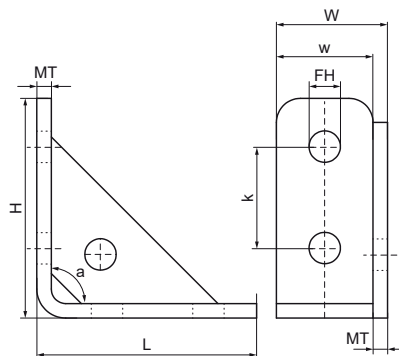

Walraven RapidStrut® Connector 90° Rigid (BUP1000)

(H2825)

for rigid angle connections

Features & benefits

- reinforced connector to make rigid fabrications with Walraven RapidStrut® rails
- easy fitting due to rounded edges
- material: steel 1.0332
- product is part of the Walraven Walraven UltraProtect® 1000 system
- suitable for in- and outdoor applications
- stands min. 1,000 hours salt spray test (max. 5% red rust) according to ISO 9227

Product Number	For Rail Type	Angle	Total Height	Total Width	Total Length	Material Thickness	Width	Fixing Hole	Heart To Heart Distance	Torque Moment For Installation	Maximum Allowed Load Faz	Maximum Allowed Load Fax
<i>Reference letter</i>		<i>a</i>	<i>H</i>	<i>W</i>	<i>L</i>	<i>MT</i>	<i>w</i>	<i>FH</i>	<i>k</i>	<i>T inst.</i>	<i>F_{a,z}</i>	<i>F_{a,x}</i>
<i>Unit description</i>		°	mm	mm	mm	mm	mm	mm	mm	Nm	N	N
66588291	41x21, 41x41, 41x51, 41x62, 41x82	90	91	46	91	6.00	40	13.3	41	30	4,000	3,000