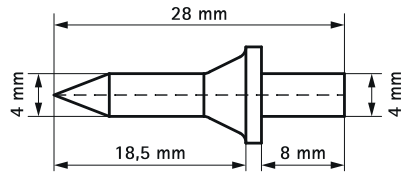

## Walraven Setting Tool for Shouldered Masonry Nail

(01510)

for floor clamps

633 0 018

### Features & benefits

- setting tool for hammer in Walraven Shouldered Masonry Nails
- large protective grip made of impact-resistant special plastic.
- material: steel, plastic (handle)

Product Number	Total Height	Total Width	Total Length
Reference letter	H	W	L
Unit description	mm	mm	mm
6900000	170	86	86