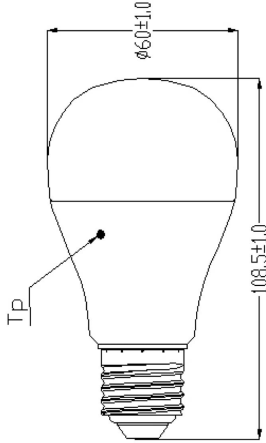

## Product Overview

Product name	ToLEDo GLS V6 806LM 865 E27 SL
Technology	LED
Watt (Rated) (W)	8.5
Cap/Base	E27
Fixture rating	Open
General application	Hospitality, Residential & Consumer
ETIM Class	EC001959
E-number FI	4740502
Luminous flux (lm)	806
Correlated colour temperature (k)	6500
CRI (Ra)	80
Beam Angle (°)	180
Wattage (W)	8.5
Power consumption (W)	8.5
Average life (Nominal) (h)	15000
Product EAN number	5410288266299
Warranty	3 years
Useful luminous flux (#use)	806

## Technical drawings

### PHYSICAL DATA

Nominal Product Length (mm)	112
Nominal Product Diameter (mm)	60
Weight (kg)	0.053