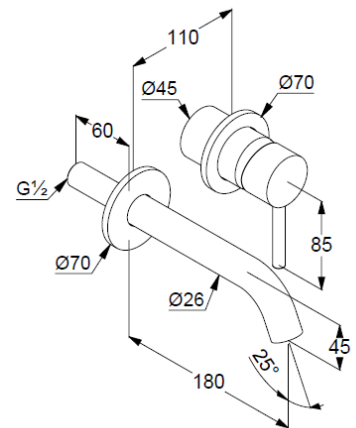

Technische Daten/ Technical Data

KLUDI BOZZ

concealed single lever basin mixer
DN 15

Ref.: 382445376

Finishes:
53 matt white

Product description
Manufacturer KLUDI GmbH & Co. KG
Typ: KLUDI BOZZ
concealed single lever basin mixer
Ref.: 382445376

concealed single lever basin mixer
projection 180mm
trim set without pre-installation set
for pre-installation set KLUDI Ref.: 38243
wall mounted
solid lever, metal
aerator, S-Pointer M24 PCA
flow rate at 3 bar 5 l/min.
fixed spout
EU taxonomy: max. 6 l/min. -
Substantial Contribution (SC) possible

Produktabbildung/ Product picture

Maßzeichnung/ Dimensional drawing

Durchfluss/ Flow rate