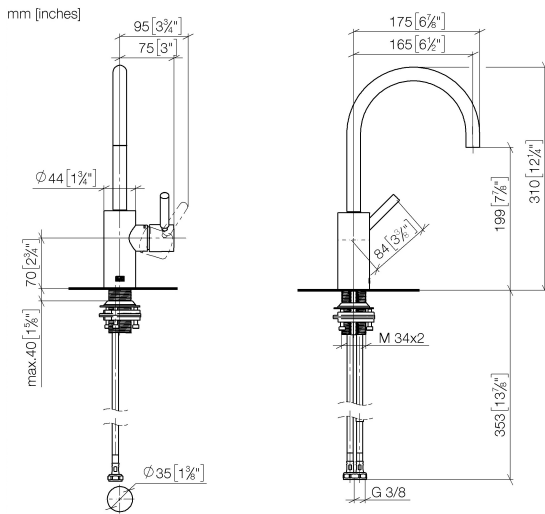

33 565 661 Product version from 7/1/2023 to 4/1/2025

- 180° spout
- 165mm projection
- pivotable spout 360°
- circular, air-enriched flow
- height of mixer 310 mm
- height up to aerator 199 mm
- hole diameter 35 mm
- 2x screw-in M 8 x 1 pressure hose, leak-tested
- max. flow 5.7 l/min
- lead-free
- This product can help a building meet the requirements of Green Building Rating Systems, e.g. LEED®, BREEAM®, DGNB

33 565 661 Product version from 7/1/2023 to 4/1/2025

**Flow rate chart**

**Codes & Standards**

DIN 4109

EN 817

ISO 3822

Scottish Water  
Byelaws

UK Water Supply  
Regulations

## META Single-lever basin mixer without pop-up waste - Brushed Platinum

META

33 565 661 Product version from 7/1/2023 to 4/1/2025

## Spare parts list

No.	Item Number	Name	Quantity used	Delivery time
2	90 15 05 044 00 90	Cartridge Ø 25 x 51 mm -	1.00	14
1	90 28 22 350 00-06	Spout for washstand deck mounting 165 mm, 5,68 l/min. - Brushed Platinum	1.00	20
6	90 20 66 003 00-06	Handle Lever for washstand deck mounting 52 x 35 x 117 mm - Brushed Platinum	1.00	20
7	04 23 10 044 07 90	Attachment set with seals M34 x 1 -	1.00	14
5	09 28 30 041-06	Cover Ø 50 x 76,8 mm - Brushed Platinum	1.00	20
4	09 14 10 091 90	O-Ring NBR 70 26,5 x 1,72 mm -	1.00	14
3	09 24 04 266 90	Mounting Ø 28 x 10,8 mm -	1.00	14
8	04 30 04 100 00 90	High pressure hose M8x1 x 3/8" x 420 mm -	2.00	14