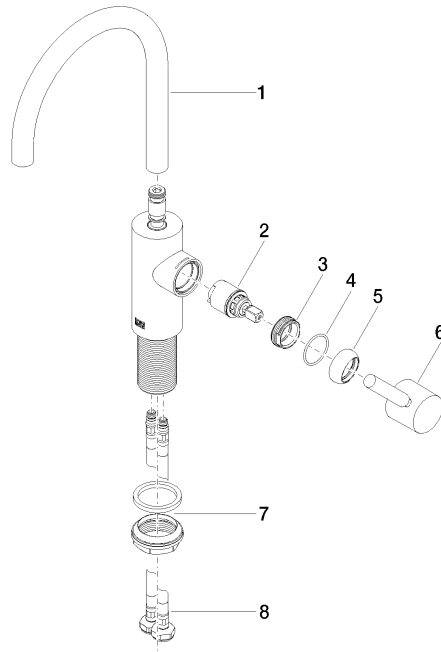

33 565 661 Product version from 7/1/2023 to 4/1/2025

- 180° spout
- 165mm projection
- pivotable spout 360°
- circular, air-enriched flow
- height of mixer 310 mm
- height up to aerator 199 mm
- hole diameter 35 mm
- 2x screw-in M 8 x 1 pressure hose, leak-tested
- max. flow 5.7 l/min
- lead-free
- This product can help a building meet the requirements of Green Building Rating Systems, e.g. LEED®, BREEAM®, DGNB

## META Single-lever basin mixer without pop-up waste - Brushed Platinum

META

33 565 661 Product version from 7/1/2023 to 4/1/2025

## Spare parts list

No.	Item Number	Name	Quantity used	Delivery time
2	90 15 05 044 00 90	Cartridge Ø 25 x 51 mm -	1.00	14
1	90 28 22 350 00-06	Spout for washstand deck mounting 165 mm, 5,68 l/min. - Brushed Platinum	1.00	20
6	90 20 66 003 00-06	Handle Lever for washstand deck mounting 52 x 35 x 117 mm - Brushed Platinum	1.00	20
7	04 23 10 044 07 90	Attachment set with seals M34 x 1 -	1.00	14
5	09 28 30 041-06	Cover Ø 50 x 76,8 mm - Brushed Platinum	1.00	20
4	09 14 10 091 90	O-Ring NBR 70 26,5 x 1,72 mm -	1.00	14
3	09 24 04 266 90	Mounting Ø 28 x 10,8 mm -	1.00	14
8	04 30 04 100 00 90	High pressure hose M8x1 x 3/8" x 420 mm -	2.00	14