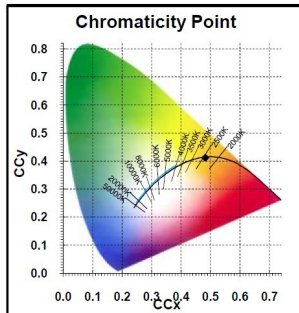

ToLEDo Retro GLS

ToLEDo RT GLS V4 CL 806LM 827 E27 SL
0027341

TECHNICAL DRAWINGS