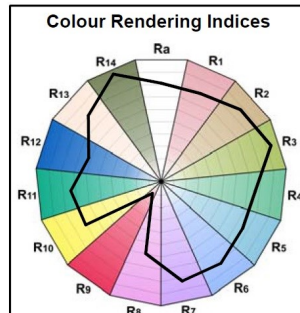

ToLEDo Retro GLS

ToLEDo RT GLS V4 CL 806LM 827 E27 SL
0027341

TECHNICAL DRAWINGS