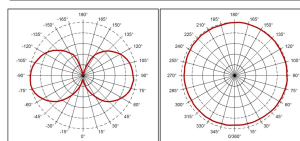

ToLEDo Retro GLS

ToLEDo RT GLS V4 CL 806LM 827 E27 SL
0027341