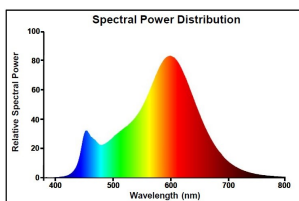

ToLEDo Retro GLS

ToLEDo RT GLS V4 CL 806LM 827 E27 SL
0027341