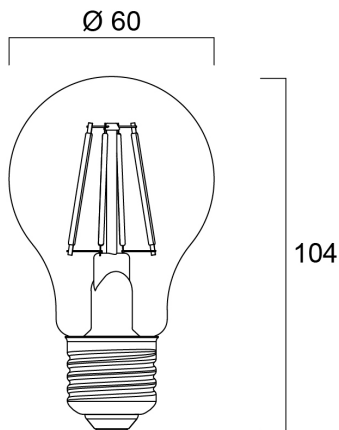

ToLEDo RT GLS V4 CL 806LM 827 E27 SL

Item No: 0027341

SYLVANIA

- Perfect for decorative and general lighting applications and creates a warm ambiance similar to traditional lamps
- Same look, size and functionality as incandescent lamps
- Omni-directional light distribution
- A++ energy rating
- Suitable replacement for incandescent and halogen lamps
- Gives same sparkling light effect as incandescent lamp
- Dimensionally identical to incandescent lamps - fits all fixtures
- Environment friendly - no mercury and lower CO2 emissions

Technical Assets

Dimensions (mm)

Photometrics

ToLEDo RT GLS V4 CL 806LM 827 E27 SL

Item No: 0027341

SYLVANIA

General data

Product name	ToLEDo RT GLS V4 CL 806LM 827 E27 SL
Technology	LED
Watt (Rated) (W)	7
Cap/Base	E27
Fixture rating	Open
General application	Hospitality, Residential & Consumer
Performance ambient temperature Tq (°C)	25
ETIM Class	EC001959
E-number FI	4740490
E-number SE	8294397
Warranty	3 years

Lifetime data

Average life (Nominal) (h)	15000
Average life (Rated) (h)	15000

Physical data

Nominal Product Length (mm)	104
Nominal Product Diameter (mm)	60
Weight (kg)	0.03

ToLEDo RT GLS V4 CL 806LM 827 E27 SL

Item No: 0027341

SYLVANIA

Packaging

Product EAN number	5410288273419
Packaging single length / height (cm)	12.0
Packaging single width (cm)	6.5
Packaging single depth (cm)	6.5
DUN14 (inner)	15410288273416
Units per inner package	6
Packaging inner length / height (cm)	20.8
Packaging inner width (cm)	16.8
Packaging inner depth (cm)	13.4
DUN14 (outer)	25410288273413
Units per outer package	60
Packaging outer length / height (cm)	72.8
Packaging outer width (cm)	22.0
Packaging outer depth (cm)	29.1