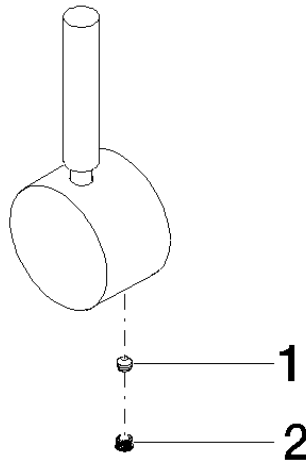

**Handle Lever 52 x 35 x 117 mm - Dark Chrome**

**SPARE PARTS**

90 20 66 007 00 Product version from 4/1/2025

	Dark Chrome	90 20 66 007 00-19
	Chrome	90 20 66 007 00-00
	Brushed Platinum	90 20 66 007 00-06
	Light Gold (PVD)	90 20 66 007 00-26
	Brushed Light Gold (PVD)	90 20 66 007 00-27
	Matte Black	90 20 66 007 00-33
	Brushed Dark Brass (PVD)	90 20 66 007 00-39
	Brushed Bronze (PVD)	90 20 66 007 00-42
	Brushed Chrome	90 20 66 007 00-93
	Brushed Dark Platinum	90 20 66 007 00-99

## Handle Lever 52 x 35 x 117 mm - Dark Chrome

SPARE PARTS

---

90 20 66 007 00 Product version from 4/1/2025

## Handle Lever 52 x 35 x 117 mm - Dark Chrome

SPARE PARTS

---

90 20 66 007 00 Product version from 4/1/2025

90 20 66 007 00 Product version from 4/1/2025

Parts for other finishes can be found here: [Chrome](#)

### Spare parts list

No.	Item Number	Name	Quantity used	Delivery time
2	90 31 20 109 00 90	Plug -	1.00	14
1	90 31 11 063 00 90	Mounting Threaded pin with hexagon socket with cup point M5 x 4 mm -	1.00	14