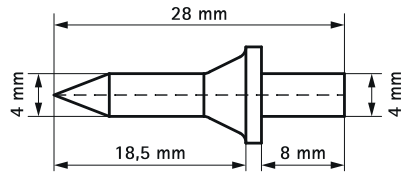

Walraven Setting Tool for Shouldered Masonry Nail

(01510)

for floor clamps

633 0 018

Features & benefits

- setting tool for hammer in Walraven Shouldered Masonry Nails
- large protective grip made of impact-resistant special plastic.
- material: steel, plastic (handle)

Product Number	Total Height	Total Width	Total Length
Reference letter	H	W	L
Unit description	mm	mm	mm
6900000	170	86	86