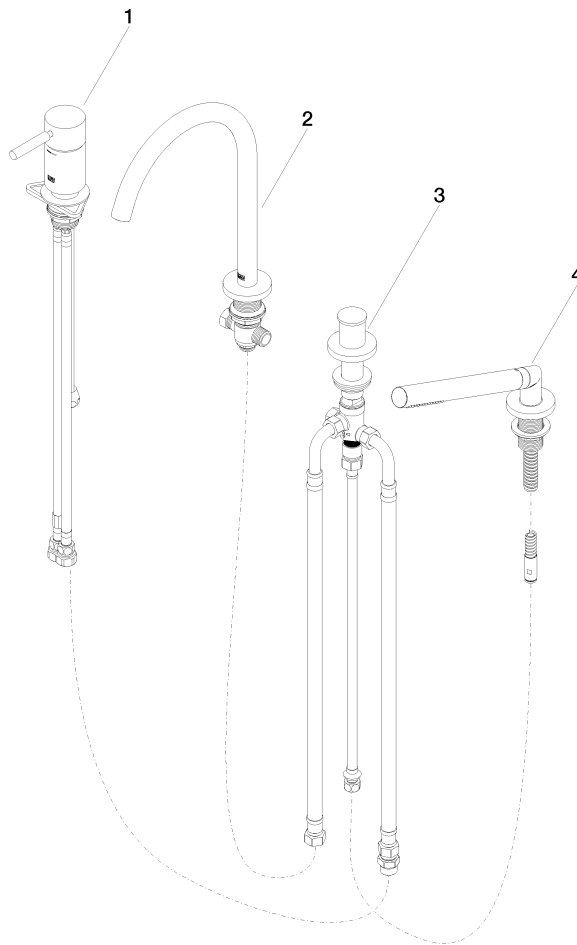

27 632 661 Product version from 7/1/2023

- spout: circular, air-enriched flow
- max. flow 23.5 l/min at 3 bar flow pressure
- Hand shower: COMPACT RAIN, max. flow rate 6.8 l/min (at 3 bar)
- complete hand shower set with anti-scale system
- automatic bath/shower diverter
- 221mm projection
- height of mixer 319 mm
- height up to aerator 216 mm
- hole diameter spout 35 mm
- hole diameter single-lever mixer 35 mm
- hole diameter for complete hand shower set 32 mm
- rosette for spout Ø 60mm
- rosette for single-lever mixer Ø 55mm
- rosette for complete hand shower set Ø 60mm
- metal shower hose 1750mm with integrated anti-twist protection
- WRAS

Recommended miscellaneous

Perfecto installation kit - 12 614 970 90

Recommended miscellaneous

Decorative caps for Perfecto - Chrome 12 801 970-00
• 1 pair

META Bath shower set for bath rim or tile edge installation - Chrome

Belgaqua_25-341-2

27 632 661 Product version from 7/1/2023

Spare parts list

No.	Item Number	Name	Quantity used	Delivery time
3	29 140 660-00	META Two-way diverter for bath rim or tile edge installation - Chrome	1.00	20
2	13 512 661-00	META Bath spout without diverter for deck mounting - Chrome	1.00	-
Spare part can no longer be ordered, please order the replacement item				
4	27 702 660-00	META Hand shower set for bath rim or tile edge installation - Chrome	1.00	20
1	29 300 660-00	META Single-lever bath mixer for bath rim or tile edge installation - Chrome	1.00	20