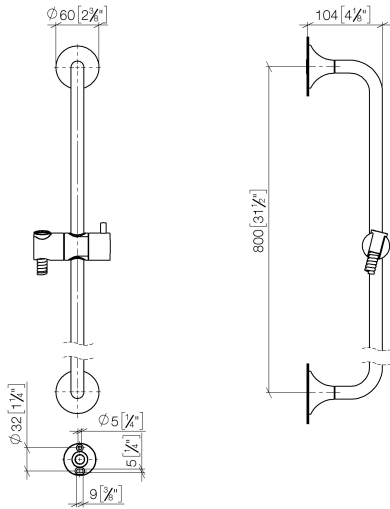

26 413 809 Product version from 4/1/2024

- metal shower hose 1700mm with integrated anti-twist protection
- shower hose connector 3/8"
- slide bar

Technical data:

- gauge 800 mm
- rosettes Ø 60 mm
- Pipe diameter 18 mm

Required miscellaneous

	Hand shower FlowReduce 120 mm - Brushed Dark Platinum •5 jets •Ø 120 mm	28 012 979-99 0010
---	--	--------------------

Required miscellaneous

	Hand shower 100 mm - Brushed Dark Platinum	28 018 979-99
---	---	---------------

Required miscellaneous

	Hand shower - Brushed Dark Platinum	28 017 979-99
---	--	---------------

26 413 809 Product version from 4/1/2024

mm [inches]

Codes & Standards

ASME A112.18.1	cUPC	Scottish Water Byelaws	UK Water Supply Regulations
----------------	------	---------------------------	--------------------------------

XP P 41-280

Certificates and sustainability

ACS_20 ACC LY	WRAS_2009	IAPMO_4976
---------------	-----------	------------

Spare parts list

No.	Item Number	Name	Quantity used	Delivery time
2	90 17 20 759 00 90	Holder Wall plate Ø 45 x 16 mm -	2.00	14
1	05 30 31 025 00 90	Mounting Bolt Round head 4,5 x 60 mm -	2.00	14
3	12 580 970-99	Slide unit - Brushed Dark Platinum	1.00	40
4	28 322 970-99	Metal shower hose 1/2" x 3/8" x 1750 mm - Brushed Dark Platinum	1.00	14