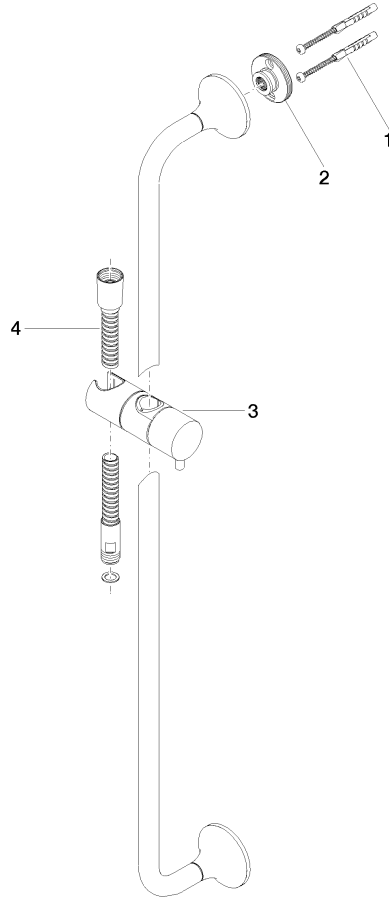

26 413 809 Product version from 4/1/2024

- metal shower hose 1700mm with integrated anti-twist protection
- shower hose connector 3/8"
- slide bar

Technical data:

- gauge 800 mm
- rosettes Ø 60 mm
- Pipe diameter 18 mm

Notes:

- This article does not include a hand shower!

	Brushed Dark Platinum	26 413 809-99
	Chrome	26 413 809-00
	Brushed Platinum	26 413 809-06
	Platinum	26 413 809-08
	Dark Chrome	26 413 809-19
	Brushed Durabronze (23kt Gold)	26 413 809-28
	Brushed Gold (PVD)	26 413 809-37
	Brushed Dark Brass (PVD)	26 413 809-39
	Brushed Bronze (PVD)	26 413 809-42
	Brushed Dark Bronze (PVD)	26 413 809-43
	Brushed Champagne (22kt Gold)	26 413 809-46
	Champagne (22kt Gold)	26 413 809-47

Required miscellaneous

	Hand shower - Brushed Dark Platinum	28 017 979-99
---	--	---------------

26 413 809 Product version from 4/1/2024

mm [inches]

Codes & Standards

ASME A112.18.1	cUPC	Scottish Water Byelaws	UK Water Supply Regulations
----------------	------	---------------------------	--------------------------------

XP P 41-280

Certificates and sustainability

ACS_20 ACC LY	WRAS_2009	IAPMO_4976
---------------	-----------	------------

Spare parts list

No.	Item Number	Name	Quantity used	Delivery time
2	90 17 20 759 00 90	Holder Wall plate Ø 45 x 16 mm -	2.00	14
1	05 30 31 025 00 90	Mounting Bolt Round head 4,5 x 60 mm -	2.00	14
3	12 580 970-99	Slide unit - Brushed Dark Platinum	1.00	40
4	28 322 970-99	Metal shower hose 1/2" x 3/8" x 1750 mm - Brushed Dark Platinum	1.00	14