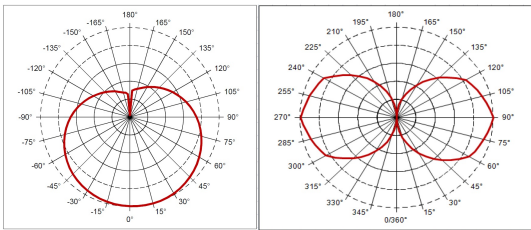

ToLEDo SUPERIA T8 V4 5FT 4050LM 27W 840 0027107

Wattage (W)	27
Power consumption (W)	27
Average life (Nominal) (h)	50000
Product EAN number	5410288271071
Warranty	5 years
Dimming method	N/A

Photometry