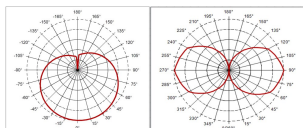

PHOTOMETRY