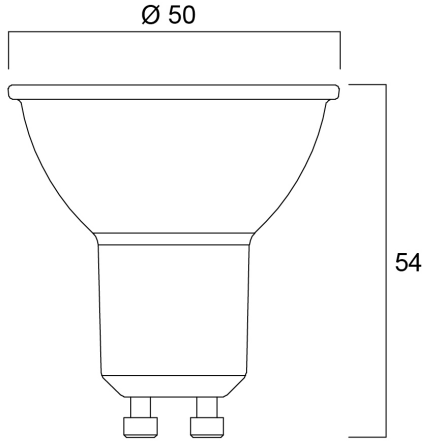

Features

- Compact, energy efficient and exceptional value LED GU10 lamp Same shape and size as halogen GU10 lamp Compact Cluster SMD technology enabling high efficiency with halogen look Reduced visible heat sink from the front Available in 110 degree beam angle High lumen efficacy 15,000 hours average rated life 3 years warranty

Product Overview

Product name	RefLED ES50 V6 320LM 830 110 SL10
Technology	LED
Watt (Rated) (W)	4.2
Cap/Base	GU10
Fixture rating	Open
Colour temperature (K)	3000
CRI (Ra)	80
Colour Consistency (SDCM)	6
Colour Variation Initial (SDCM)	6
Photobiological Risk Group	RG1
Wattage (W)	4.2
Product EAN number	5410288291734
Warranty	3 years

Technical drawings

Data table

GENERAL DATA

Product name	RefLED ES50 V6 320LM 830 110 SL10
Technology	LED
Watt (Rated) (W)	4.2
Cap/Base	GU10
Fixture rating	Open
Operating temperature range (°C)	-20°C...+40°C
Performance ambient temperature Tq (°C)	25
Warranty	3 years

LIFETIME DATA

Lifespan L70 B50	15000
Average life (Rated) (h)	15000

PHYSICAL DATA

Nominal Product Diameter (mm)	50
Weight (kg)	0.35

PACKAGING

Single packaging type	Carton
Product EAN number	5410288291734
Packaging single width (cm)	19.5
Packaging single depth (cm)	10.4
DUN14 (outer)	15410288291731
Packaging outer length / height (cm)	9.2