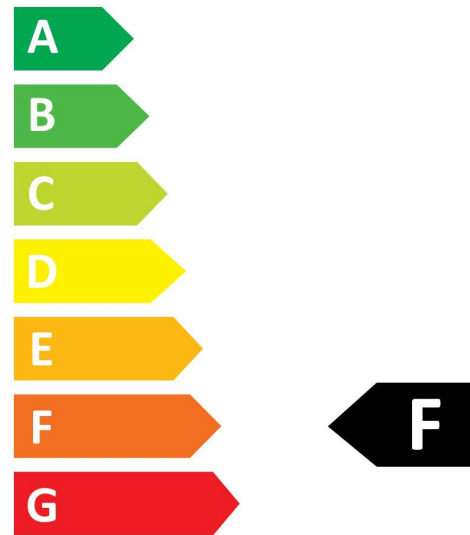

Product Overview

Product name	RefLED ES50 V6 320LM 830 110 SL10
Technology	LED
Watt (Rated) (W)	4.2
Cap/Base	GU10
Fixture rating	Open
Colour temperature (K)	3000
CRI (Ra)	80
Colour Consistency (SDCM)	6
Colour Variation Initial (SDCM)	6
Photobiological Risk Group	RG1
Wattage (W)	4.2
Product EAN number	5410288291734
Warranty	3 years

Technical drawings

Data table

GENERAL DATA

Product name	RefLED ES50 V6 320LM 830 110 SL10
Technology	LED
Watt (Rated) (W)	4.2
Cap/Base	GU10
Fixture rating	Open
Operating temperature range (°C)	-20°C...+40°C
Performance ambient temperature Tq (°C)	25
Warranty	3 years

OPTICAL DATA

Colour temperature (K)	3000
CRI (Ra)	80
Colour Consistency (SDCM)	6
Colour Variation Initial (SDCM)	6

RefLED ES50 V6 320LM 830 110 SL10 0029173

Luminous Intensity (cd)	170
Photobiological Risk Group	RG1
Lumen maintenance at end of nominal life (%)	70

Energy label

0029173

5
kWh/1000h

2019/2015

0029173

5
kWh/1000h

2019/2015

Light your world