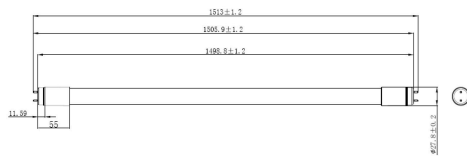

ToLEDo SUPERIA T8 V4 5FT 4050LM 27W 840

Item No: 0027107

SYLVANIA

- A range of high performance ToLEDo Superia T8 LED tubes with reminiscent look of fluorescent tubes.
- High performance glass construction design
- High lumen output - 4050lm, with an impressive lumen efficacy of 150 lm/W
- Omnidirectional light distribution (320°) and wide beam angle (220°)
- A++ energy rating and low power consumption
- Average rated life of 50'000 hours (L70 F50)
- Lamp length - 1500mm
- High power factor 0.95
- 200,000 switching cycle
- 5 years guarantee for complete peace of mind
- Colour temperature - 4000K
- Suitable for outdoor applications in weather proof luminaires
- Compatible with electromagnetic gear and also suitable for direct mains operation (220-240V)
- No bending or discoloration over time
- No contactable metal parts, therefore no potential risk of electric shock

Technical Assets

Dimensions (mm)

Photometrics

ToLEDo SUPERIA T8 V4 5FT 4050LM 27W 840

Item No: 0027107

SYLVANIA

General data

Product name	ToLEDo SUPERIA T8 V4 5FT 4050LM 27W 840
Technology	LED
Watt (Rated) (W)	27
Lamp shape	Tube, double-ended
Cap/Base	G13
Lamp finish	Frosted/Coated
General application	Hospitality, Logistics & Industry, Residential & Consumer
ETIM Class	EC001959
E-number FI	4740527
E-number SE	8292491
Warranty	5 years

Lifetime data

Average life (Nominal) (h)	50000
Average life (Rated) (h)	50000

Physical data

Nominal Product Diameter (mm)	1500
Length base to pin Min-Max (mm) - B	1513
Max. Lamp Diameter (mm) - D	28
Weight (kg)	0.28

Packaging

Product EAN number	5410288271071
Packaging single length / height (cm)	158.0
Packaging single width (cm)	4.6
Packaging single depth (cm)	4.6
DUN14 (inner)	05410288271071
Units per outer package	10
Packaging outer length / height (cm)	160.5
Packaging outer width (cm)	25.9
Packaging outer depth (cm)	12.2