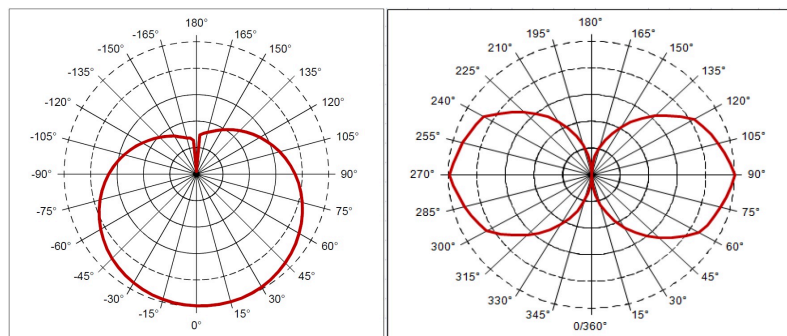

ToLEDo SUPERIA T8 V4 5FT 4050LM 27W 840

Item No: 0027107

SYLVANIA

- A range of high performance ToLEDo Superia T8 LED tubes with reminiscent look of fluorescent tubes.
- High performance glass construction design
- High lumen output - 4050lm, with an impressive lumen efficacy of 150 lm/W
- Omnidirectional light distribution (320°) and wide beam angle (220°)
- A++ energy rating and low power consumption
- Average rated life of 50'000 hours (L70 F50)
- Lamp length - 1500mm
- High power factor 0.95
- 200,000 switching cycle
- 5 years guarantee for complete peace of mind
- Colour temperature - 4000K
- Suitable for outdoor applications in weather proof luminaires
- Compatible with electromagnetic gear and also suitable for direct mains operation (220-240V)
- No bending or discoloration over time
- No contactable metal parts, therefore no potential risk of electric shock

Technical Assets

Dimensions (mm)

Photometrics

ToLEDo SUPERIA T8 V4 5FT 4050LM 27W 840

Item No: 0027107

SYLVANIA

General data

Product name	ToLEDo SUPERIA T8 V4 5FT 4050LM 27W 840
Technology	LED
Watt (Rated) (W)	27
Lamp shape	Tube, double-ended
Cap/Base	G13
Lamp finish	Frosted/Coated
General application	Hospitality, Logistics & Industry, Residential & Consumer
ETIM Class	EC001959
E-number FI	4740527
E-number SE	8292491
Warranty	5 years

Lifetime data

Average life (Nominal) (h)	50000
Average life (Rated) (h)	50000

Physical data

Nominal Product Diameter (mm)	1500
Length base to pin Min-Max (mm) - B	1513
Max. Lamp Diameter (mm) - D	28
Weight (kg)	0.28

Packaging

Product EAN number	5410288271071
Packaging single length / height (cm)	158.0
Packaging single width (cm)	4.6
Packaging single depth (cm)	4.6
DUN14 (inner)	05410288271071
Units per outer package	10
Packaging outer length / height (cm)	160.5
Packaging outer width (cm)	25.9
Packaging outer depth (cm)	12.2