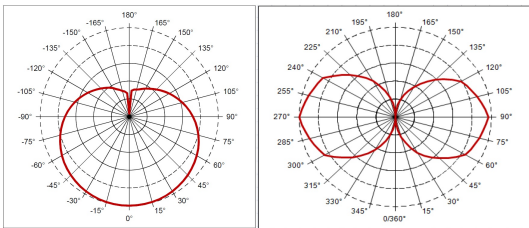

ToLEDo SUPERIA T8 V4 4FT 3000LM 20W 865 0027105

Wattage (W)	20
Power consumption (W)	20
Average life (Nominal) (h)	50000
Product EAN number	5410288271057
Warranty	5 years
Dimming method	N/A

Photometry