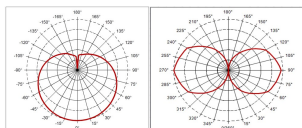

### Product features

- A range of high performance ToLEDo Superia T8 LED tubes with reminiscent look of fluorescent tubes.
- High performance glass construction design.
- High lumen output - 3000lm, with an impressive lumen efficacy of 150 lm/W.
- Omnidirectional light distribution (320°) and wide beam angle (220°).
- A++ energy rating and low power consumption.
- Average rated life of 50'000 hours (L70 F50).
- Lamp length - 1200mm
- High power factor 0.95
- 200,000 switching cycle.
- 5 years guarantee for complete peace of mind.
- Colour temperature -6500K
- Suitable for outdoor applications in weather proof luminaires
- Compatible with electromagnetic gear and also suitable for direct mains operation (220-240V)
- No bending or discoloration over time.
- No contactable metal parts, therefore no potential risk of electric shock.

### PHOTOMETRY