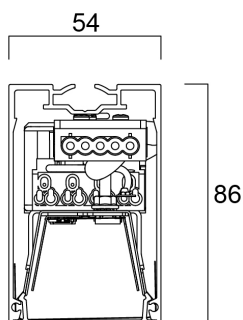

Data table

GENERAL DATA

Product name	MC2 2.4M 4K DALIEM WHT OPAL
Technology	LED (3 SDCM)
Cap/Base	N/A
Housing	Aluminium