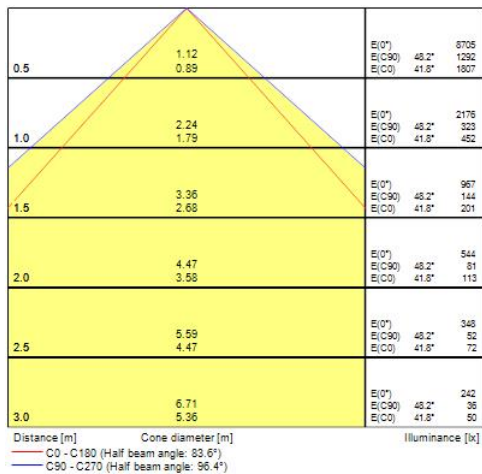

Concord

MC2 2.4M 4K DALIEM WHT OPAL 2071486

Technical drawings