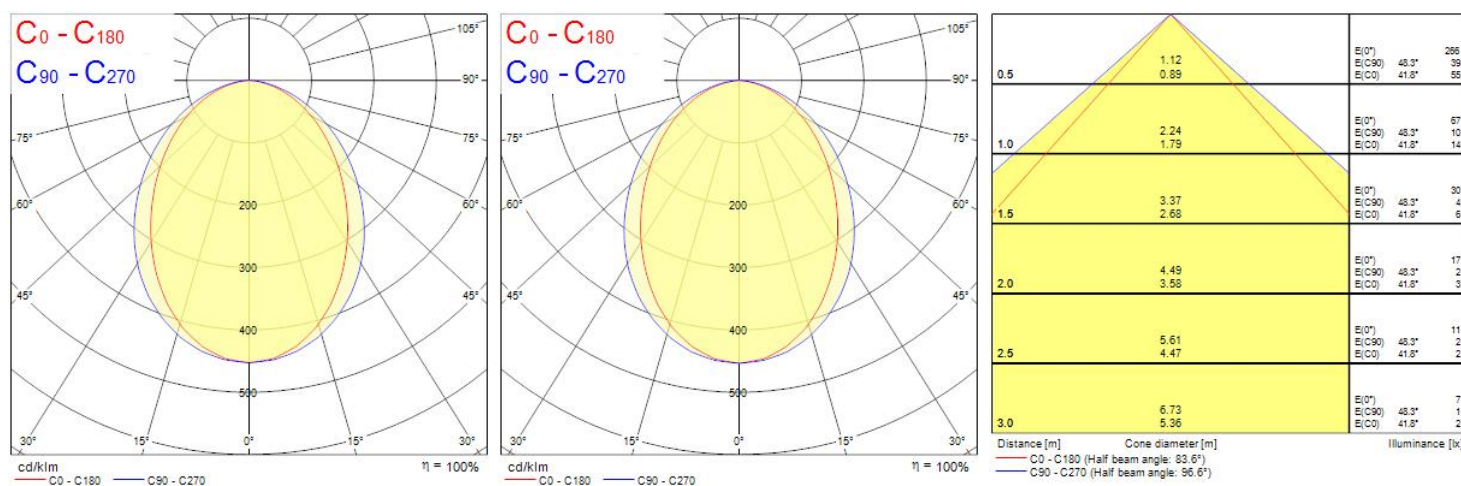

Concord

MC2 2.4M 4K DALIEM WHT OPAL 2071486

Light colour	Neutral White
CRI (Ra)	80
Colour Variation Initial (SDCM)	3
Glare control	< 24
Photobiological Risk Group	RG0
Luminous flux (emergency) (lm)	147
Luminous flux (emergency) (lm)	147
Total power consumption (W)	37
Electrical protection	Class I
Control gear type	Electronic ballast
Dimmable	Yes
Minimum dimming level (%)	1
Housing colour	White
IP rating	IP20
IK rating	IK03
Product EAN number	5025768714865
Warranty	5 years
Useful luminous flux (#use)	4800
Dimming method	DALI

Photometry