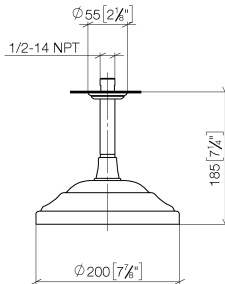

**MADISON Rainshower with ceiling fixing 200 mm - Brushed Durabronze (23kt Gold)**

MADISON

28 565 977 Product version up to 12/5/2019

- rain shower Ø 200 mm
- PURE RAIN, max. flow rate 14 l/min (at 3 bar)
- Function from: 8 l/min
- with anti-scale system

**Technical data:**

- distance between ceiling and lower edge of the shower 185mm
- rosette Ø 55 mm
- 1/2" connection

**Notes:**

	Brushed Durabronze (23kt Gold)	28 565 977-28
	Chrome	28 565 977-00
	Brushed Platinum	28 565 977-06
	Platinum	28 565 977-08
	Durabronze (23kt Gold)	28 565 977-09
	Brushed Gold (PVD)	28 565 977-37
	Brushed Dark Brass (PVD)	28 565 977-39
	Brushed Bronze (PVD)	28 565 977-42
	Brushed Dark Platinum	28 565 977-99

**Recommended miscellaneous**

- Concealed wall elbow -**
- min. recess depth 90 mm
  - max. recess depth 163 mm

35 085 970 90

28 565 977 Product version up to 12/5/2019  
mm [inches]

**Flow rate chart**

**Codes & Standards**

No.	Item Number	Name	Quantity used	Delivery time
2	90 14 10 026 00 90	O-Ring 20,5 x 3,5 mm -	2.00	14
4	28 535 977-28	Rainshower - Brushed Durabronz (23kt Gold)	1.00	-
Spare part can no longer be ordered, please order the replacement item				
1	09 27 35 003-28	Rosette Ø 55 x Ø 27 x 10 mm - Brushed Durabronz (23kt Gold)	1.00	-
Spare part can no longer be ordered, please order the replacement item				
3	09 11 03 018-28	Connection 1/2" Ø 21 x 120 mm - Brushed Durabronz (23kt Gold)	1.00	-
Spare part can no longer be ordered, please order the replacement item				