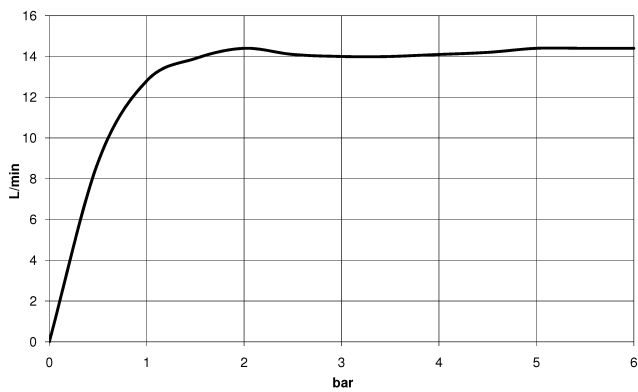

**MADISON Rainshower with ceiling fixing 200 mm - Brushed Durabronze (23kt Gold)**

MADISON

28 565 977 Product version up to 12/5/2019

- rain shower Ø 200 mm
- PURE RAIN, max. flow rate 14 l/min (at 3 bar)
- Function from: 8 l/min
- with anti-scale system

**Technical data:**

- distance between ceiling and lower edge of the shower 185mm
- rosette Ø 55 mm
- 1/2" connection

**Notes:**

	Brushed Durabronze (23kt Gold)	28 565 977-28
	Chrome	28 565 977-00
	Brushed Platinum	28 565 977-06
	Platinum	28 565 977-08
	Durabronze (23kt Gold)	28 565 977-09
	Brushed Gold (PVD)	28 565 977-37
	Brushed Dark Brass (PVD)	28 565 977-39
	Brushed Bronze (PVD)	28 565 977-42
	Brushed Dark Platinum	28 565 977-99

**Recommended miscellaneous**

- Concealed wall elbow -**
- min. recess depth 90 mm
  - max. recess depth 163 mm

35 085 970 90

28 565 977 Product version up to 12/5/2019  
mm [inches]

**Flow rate chart**

**Codes & Standards**