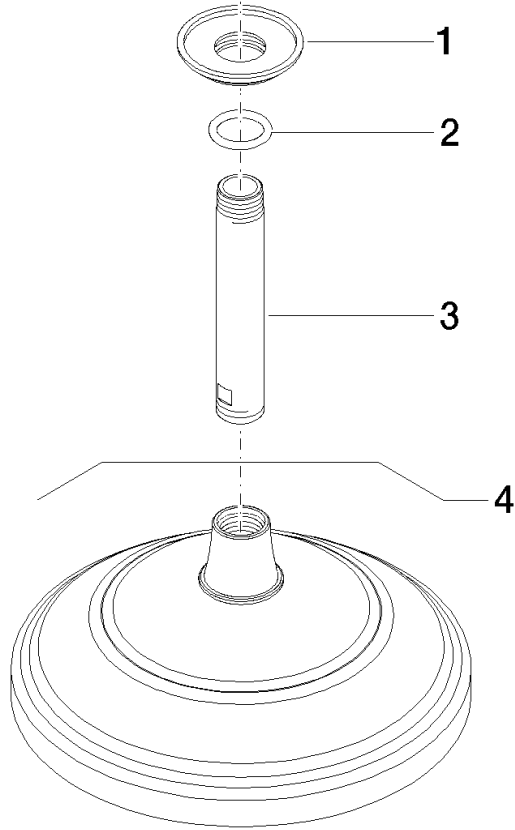

Spare parts list

No.	Item Number	Name	Quantity used	Delivery time
2	90 14 10 026 00 90	O-Ring 20,5 x 3,5 mm -	2.00	14
4	28 535 977-28	Rainshower - Brushed Durabronz (23kt Gold)	1.00	-
Spare part can no longer be ordered, please order the replacement item				
1	09 27 35 003-28	Rosette Ø 55 x Ø 27 x 10 mm - Brushed Durabronz (23kt Gold)	1.00	-
Spare part can no longer be ordered, please order the replacement item				
3	09 11 03 018-28	Connection 1/2" Ø 21 x 120 mm - Brushed Durabronz (23kt Gold)	1.00	-
Spare part can no longer be ordered, please order the replacement item