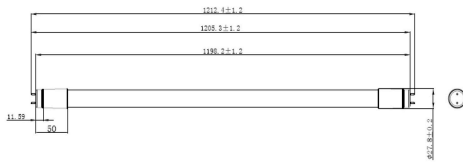

ToLEDo SUPERIA T8 V4 4FT 3000LM 20W 865

Item No: 0027105

SYLVANIA

- A range of high performance ToLEDo Superia T8 LED tubes with reminiscent look of fluorescent tubes.
- High performance glass construction design.
- High lumen output - 3000lm, with an impressive lumen efficacy of 150 lm/W.
- Omnidirectional light distribution (320°) and wide beam angle (220°).
- A++ energy rating and low power consumption.
- Average rated life of 50'000 hours (L70 F50).
- Lamp length - 1200mm
- High power factor 0.95
- 200,000 switching cycle.
- 5 years guarantee for complete peace of mind.
- Colour temperature -6500K
- Suitable for outdoor applications in weather proof luminaires
- Compatible with electromagnetic gear and also suitable for direct mains operation (220-240V)
- No bending or discoloration over time.
- No contactable metal parts, therefore no potential risk of electric shock.

Technical Assets

Dimensions (mm)

Photometrics

ToLEDo SUPERIA T8 V4 4FT 3000LM 20W 865

Item No: 0027105

SYLVANIA

General data

Product name	ToLEDo SUPERIA T8 V4 4FT 3000LM 20W 865
Technology	LED
Watt (Rated) (W)	20
Lamp shape	Tube, double-ended
Cap/Base	G13
Lamp finish	Frosted/Coated
General application	Hospitality, Logistics & Industry, Residential & Consumer
ETIM Class	EC001959
E-number FI	4740525
E-number SE	8292593
Warranty	5 years

Lifetime data

Average life (Nominal) (h)	50000
Average life (Rated) (h)	50000

Physical data

Nominal Product Diameter (mm)	1500
Max. Length base to base (mm) - A	1499
Length base to pin Min-Max (mm) - B	1513
Max. Lamp Diameter (mm) - D	28
Weight (kg)	0.23

Packaging

Product EAN number	5410288271057
Packaging single length / height (cm)	128.0
Packaging single width (cm)	4.6
Packaging single depth (cm)	4.6
DUN14 (inner)	05410288271057
Units per outer package	10
Packaging outer length / height (cm)	130.5
Packaging outer width (cm)	25.9
Packaging outer depth (cm)	12.2