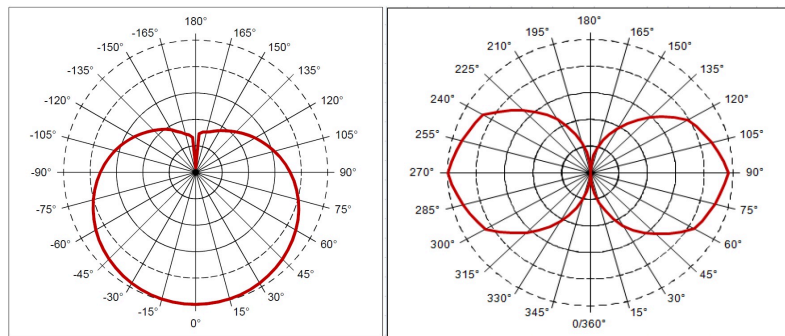

ToLEDo SUPERIA T8 V4 4FT 3000LM 20W 865

Item No: 0027105

SYLVANIA

- A range of high performance ToLEDo Superia T8 LED tubes with reminiscent look of fluorescent tubes.
- High performance glass construction design.
- High lumen output - 3000lm, with an impressive lumen efficacy of 150 lm/W.
- Omnidirectional light distribution (320°) and wide beam angle (220°).
- A++ energy rating and low power consumption.
- Average rated life of 50'000 hours (L70 F50).
- Lamp length - 1200mm
- High power factor 0.95
- 200,000 switching cycle.
- 5 years guarantee for complete peace of mind.
- Colour temperature -6500K
- Suitable for outdoor applications in weather proof luminaires
- Compatible with electromagnetic gear and also suitable for direct mains operation (220-240V)
- No bending or discoloration over time.
- No contactable metal parts, therefore no potential risk of electric shock.

Technical Assets

Dimensions (mm)

Photometrics

ToLEDo SUPERIA T8 V4 4FT 3000LM 20W 865

Item No: 0027105

SYLVANIA

General data

Product name	ToLEDo SUPERIA T8 V4 4FT 3000LM 20W 865
Technology	LED
Watt (Rated) (W)	20
Lamp shape	Tube, double-ended
Cap/Base	G13
Lamp finish	Frosted/Coated
General application	Hospitality, Logistics & Industry, Residential & Consumer
ETIM Class	EC001959
E-number FI	4740525
E-number SE	8292593
Warranty	5 years

Lifetime data

Average life (Nominal) (h)	50000
Average life (Rated) (h)	50000

Physical data

Nominal Product Diameter (mm)	1500
Max. Length base to base (mm) - A	1499
Length base to pin Min-Max (mm) - B	1513
Max. Lamp Diameter (mm) - D	28
Weight (kg)	0.23

Packaging

Product EAN number	5410288271057
Packaging single length / height (cm)	128.0
Packaging single width (cm)	4.6
Packaging single depth (cm)	4.6
DUN14 (inner)	05410288271057
Units per outer package	10
Packaging outer length / height (cm)	130.5
Packaging outer width (cm)	25.9
Packaging outer depth (cm)	12.2