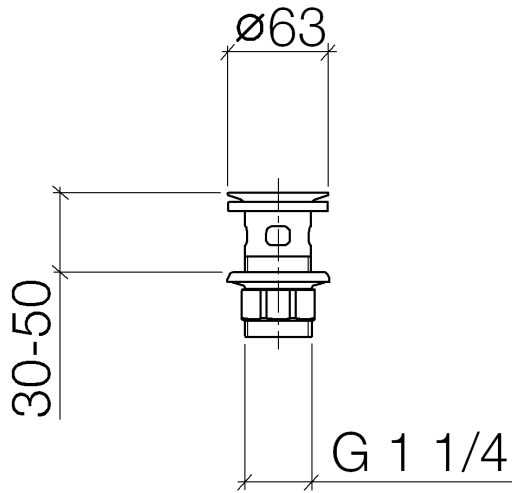

10 105 970 Product version from 10/1/2023

	Durabronz (23kt Gold)	10 105 970-09
	Chrome	10 105 970-00
	Brushed Platinum	10 105 970-06
	Platinum	10 105 970-08
	Dark Chrome	10 105 970-19
	Light Gold (PVD)	10 105 970-26
	Brushed Light Gold (PVD)	10 105 970-27
	Brushed Durabronz (23kt Gold)	10 105 970-28
	Matte Black	10 105 970-33
	Brushed Gold (PVD)	10 105 970-37
	Brushed Dark Brass (PVD)	10 105 970-39
	Brushed Bronze (PVD)	10 105 970-42
	Brushed Dark Bronze (PVD)	10 105 970-43
	Brushed Champagne (22kt Gold)	10 105 970-46
	Champagne (22kt Gold)	10 105 970-47
	Brushed Chrome	10 105 970-93
	Brushed Dark Platinum	10 105 970-99

Grated waste 1 1/4" - Durabronz (23kt Gold)

SERIES-VARIOUS

10 105 970 Product version from 10/1/2023

Only suitable for basins with an overflow.

10 105 970 Product version from 10/1/2023

10 105 970 Product version from 10/1/2023

Parts for other finishes can be found here: Chrome

Spare parts list

No.	Item Number	Name	Quantity used	Delivery time
2	09 14 05 039 90	Washer 43,5 x 62 x 6 mm -	1.00	14
4	09 23 10 020-09	Mounting Ø 60 x 36,5 mm - Durabron (23kt Gold)	1.00	-
Spare part can no longer be ordered, please order the replacement item				
1	09 11 01 027-09	Cup for pop-up waste Strainer valve 1 1/4" - Durabron (23kt Gold)	1.00	-
Spare part can no longer be ordered, please order the replacement item				
3	09 14 03 025 90	Washer Profile seal Ø 64 x 6 mm -	1.00	14