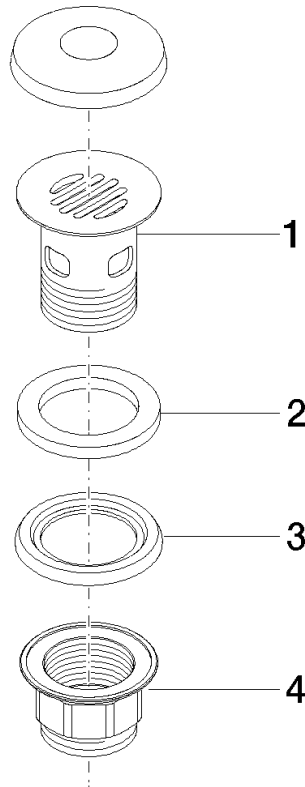

10 105 970 Product version from 10/1/2023

	Durabronz (23kt Gold)	10 105 970-09
	Chrome	10 105 970-00
	Brushed Platinum	10 105 970-06
	Platinum	10 105 970-08
	Dark Chrome	10 105 970-19
	Light Gold (PVD)	10 105 970-26
	Brushed Light Gold (PVD)	10 105 970-27
	Brushed Durabronz (23kt Gold)	10 105 970-28
	Matte Black	10 105 970-33
	Brushed Gold (PVD)	10 105 970-37
	Brushed Dark Brass (PVD)	10 105 970-39
	Brushed Bronze (PVD)	10 105 970-42
	Brushed Dark Bronze (PVD)	10 105 970-43
	Brushed Champagne (22kt Gold)	10 105 970-46
	Champagne (22kt Gold)	10 105 970-47
	Brushed Chrome	10 105 970-93
	Brushed Dark Platinum	10 105 970-99

Grated waste 1 1/4" - Durabronz (23kt Gold)

SERIES-VARIOUS

10 105 970 Product version from 10/1/2023

Only suitable for basins with an overflow.

10 105 970 Product version from 10/1/2023

10 105 970 Product version from 10/1/2023

Parts for other finishes can be found here: Chrome

Spare parts list

No.	Item Number	Name	Quantity used	Delivery time
2	09 14 05 039 90	Washer 43,5 x 62 x 6 mm -	1.00	14
4	09 23 10 020-09	Mounting Ø 60 x 36,5 mm - Durabron (23kt Gold)	1.00	-
Spare part can no longer be ordered, please order the replacement item				
1	09 11 01 027-09	Cup for pop-up waste Strainer valve 1 1/4" - Durabron (23kt Gold)	1.00	-
Spare part can no longer be ordered, please order the replacement item				
3	09 14 03 025 90	Washer Profile seal Ø 64 x 6 mm -	1.00	14