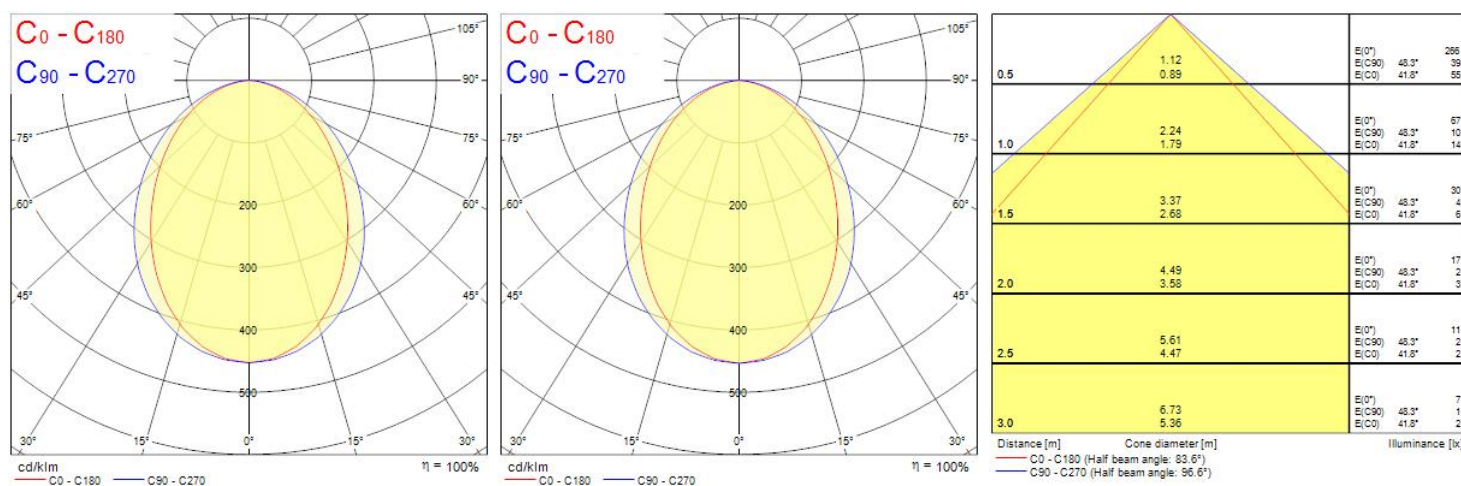

Concord

MC2 1.2M 4K DALIEM WHT OPAL 2071485

Light colour	Neutral White
CRI (Ra)	80
Colour Variation Initial (SDCM)	3
Glare control	< 24
Photobiological Risk Group	RG0
Luminous flux (emergency) (lm)	147
Luminous flux (emergency) (lm)	147
Total power consumption (W)	19
Electrical protection	Class I
Control gear type	Electronic ballast
Dimmable	Yes
Minimum dimming level (%)	1
Housing colour	White
IP rating	IP20
IK rating	IK03
Product EAN number	5025768714858
Warranty	5 years
Useful luminous flux (#use)	2400
Dimming method	DALI

Photometry