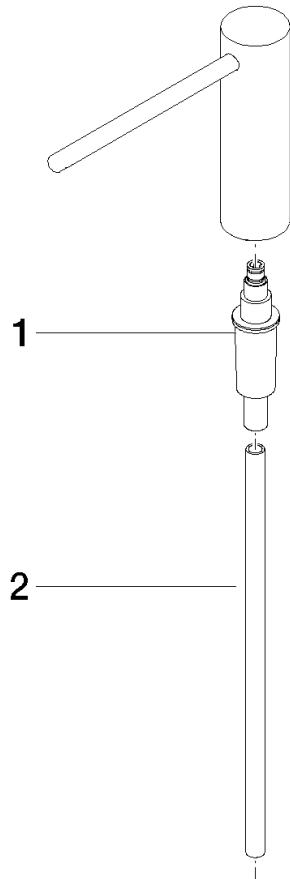

**Dispenser Pump head, complete Installation variant - Brushed Champagne
(22kt Gold)**

SPARE PARTS

90 10 10 534 00 Product version up to 3/31/2025

	Brushed Champagne (22kt Gold)	90 10 10 534 00-46
	Chrome	90 10 10 534 00-00
	Brushed Platinum	90 10 10 534 00-06
	Platinum	90 10 10 534 00-08
	Matte White	90 10 10 534 00-10
	Dark Chrome	90 10 10 534 00-19
	Brushed Light Gold (PVD)	90 10 10 534 00-27
	Brushed Durabrass (23kt Gold)	90 10 10 534 00-28
	Matte Black	90 10 10 534 00-33
	Brushed Bronze (PVD)	90 10 10 534 00-42
	Champagne (22kt Gold)	90 10 10 534 00-47
	Brushed Chrome	90 10 10 534 00-93
	Brushed Dark Platinum	90 10 10 534 00-99

Dispenser Pump head, complete Installation variant - Brushed Champagne
(22kt Gold)

SPARE PARTS

90 10 10 534 00 Product version up to 3/31/2025

Dispenser Pump head, complete Installation variant - Brushed Champagne
(22kt Gold)

SPARE PARTS

90 10 10 534 00 Product version up to 3/31/2025

90 10 10 534 00 Product version up to 3/31/2025

Parts for other finishes can be found here: Chrome

Spare parts list

No.	Item Number	Name	Quantity used	Delivery time
1	90 10 10 500 00 90	pump -	1.00	-
Spare part can no longer be ordered, please order the replacement item				
2	08 10 10 497 90	Immersion tube for lotion dispenser Ø 8 x 1 x 251 mm -	1.00	14