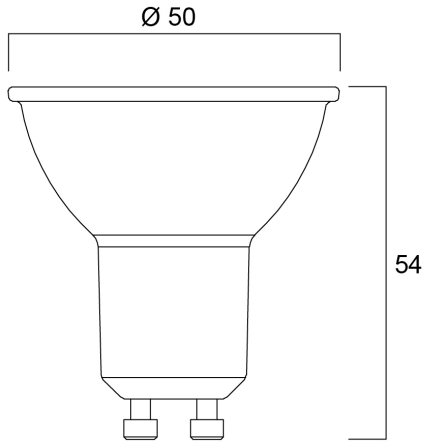

Technical drawings

Data table

GENERAL DATA

Product name	RefLED ES50 V6 320LM 830 110 SL
Technology	LED
Watt (Rated) (W)	4.2
Cap/Base	GU10
Fixture rating	Open
Operating temperature range (°C)	-20°C...+40°C
Performance ambient temperature Tq (°C)	25
E-number FI	4741061
Warranty	3 years

OPTICAL DATA

Colour temperature (K)	3000
CRI (Ra)	80
Colour Consistency (SDCM)	6