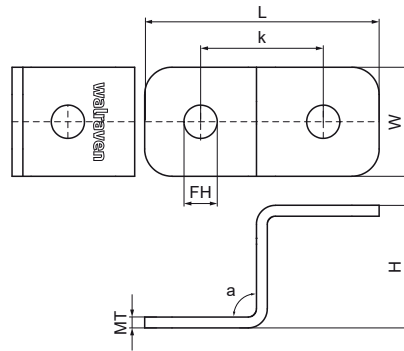

## Walraven RapidStrut® Z-Bracket (BUP1000)

(H28128)

to make Strut rail fabrications

### Features & benefits

- to connect Walraven RapidStrut® rails to wall or ceiling
- connector to make Z-connections between Walraven RapidStrut® rails
- user friendly by rounded edges
- material: steel 1.0242 (S250GD) + ZM310 MAC
- product is part of the Walraven Walraven UltraProtect® 1000 system
- suitable for in- and outdoor applications
- stands min. 1,000 hours salt spray test (max. 5% red rust) according to ISO 9227

Product Number	For Rail Type	Angle	Total Height	Total Width	Total Length	Material Thickness	Fixing Hole	Heart To Heart Distance
<i>Reference letter</i>		<i>a</i>	<i>H</i>	<i>W</i>	<i>L</i>	<i>MT</i>	<i>FH</i>	<i>k</i>
<i>Unit description</i>		°	mm	mm	mm	mm	mm	mm
66588502	41x21, 41x41, 41x51, 41x62, 41x82	90	25.5	40	86	4.00	12.2	45
66588504	41x21, 41x41, 41x51, 41x62, 41x82	90	45	40	86	4.00	12.2	45