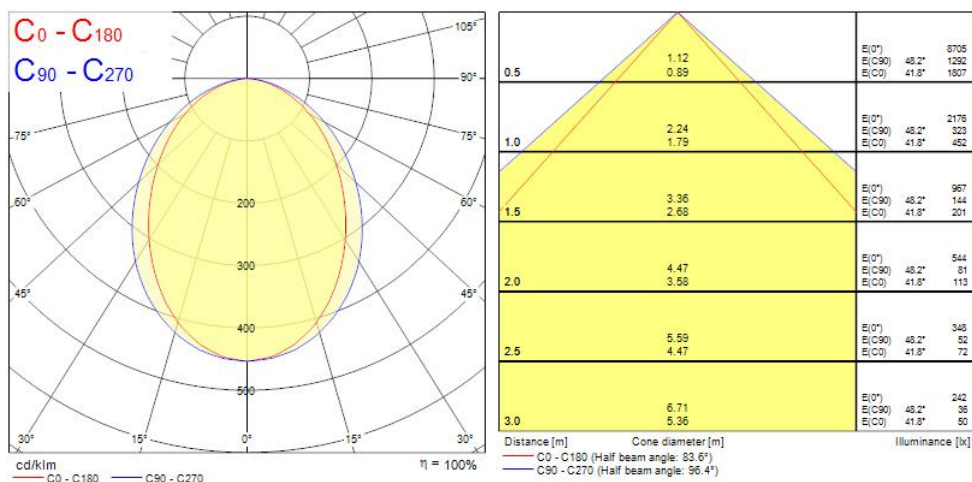

Concord

MC2 2.4M 4K DALI WHT OPAL 2071483

Light colour	Neutral White
CRI (Ra)	80
Colour Variation Initial (SDCM)	3
Glare control	< 24
Photobiological Risk Group	RG0
Total power consumption (W)	36
Electrical protection	Class I
Control gear type	Electronic ballast
Dimmable	Yes
Minimum dimming level (%)	1
Housing colour	White
IP rating	IP20
IK rating	IK03
Product EAN number	5025768714834
Warranty	5 years
Useful luminous flux (#use)	4800
Dimming method	DALI

Photometry