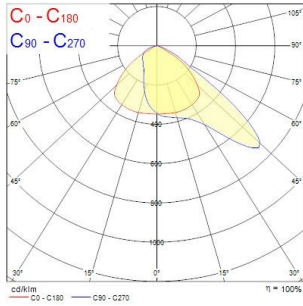

Raiden 12KLM

Raiden IP66 12KLM 830 Asymmetric Wide DALI

2824038