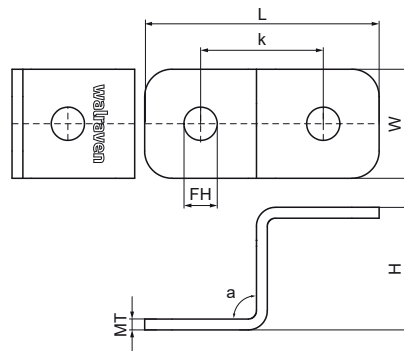

Walraven RapidStrut® Z-Bracket (BUP1000)

(H28128)

to make Strut rail fabrications

Features & benefits

- to connect Walraven RapidStrut® rails to wall or ceiling
- connector to make Z-connections between Walraven RapidStrut® rails
- user friendly by rounded edges
- material: steel 1.0242 (S250GD) + ZM310 MAC
- product is part of the Walraven Walraven UltraProtect® 1000 system
- suitable for in- and outdoor applications
- stands min. 1,000 hours salt spray test (max. 5% red rust) according to ISO 9227

Product Number	VVS Number	For Rail Type	Angle	Total Height	Total Width	Total Length	Material Thickness	Fixing Hole	Heart To Heart Distance
<i>Reference letter</i>			<i>a</i>	<i>H</i>	<i>W</i>	<i>L</i>	<i>MT</i>	<i>FH</i>	<i>k</i>
<i>Unit description</i>			°	mm	mm	mm	mm	mm	mm
66588502	018041862	41x21, 41x41, 41x51, 41x62, 41x82	90	25.5	40	86	4.00	12.2	45
66588504	018041864	41x21, 41x41, 41x51, 41x62, 41x82	90	45	40	86	4.00	12.2	45