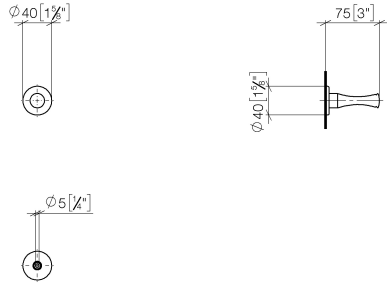

83 252 970 Product version from 4/1/2025

- 75mm projection

	Brushed Platinum	83 252 970-06
	Chrome	83 252 970-00
	Platinum	83 252 970-08
	Durabrace (23kt Gold)	83 252 970-09
	Brushed Durabrace (23kt Gold)	83 252 970-28
	Brushed Gold (PVD)	83 252 970-37
	Brushed Dark Brass (PVD)	83 252 970-39
	Brushed Bronze (PVD)	83 252 970-42
	Brushed Dark Platinum	83 252 970-99

83 252 970 Product version from 4/1/2025

mm [inches]

83 252 970 Product version from 4/1/2025

Parts for other finishes can be found here: [Chrome](#)

Spare parts list

No.	Item Number	Name	Quantity used	Delivery time
3	08 30 11 550-06	Holder Ø 40 x 13 mm - Brushed Platinum	1.00	-
Spare part can no longer be ordered, please order the replacement item				
1	08 18 60 504-06	Hooks 20 x 70 x 20 mm - Brushed Platinum	1.00	-
Spare part can no longer be ordered, please order the replacement item				
2	05 30 31 025 00 90	Mounting Bolt Round head 4,5 x 60 mm -	1.00	14