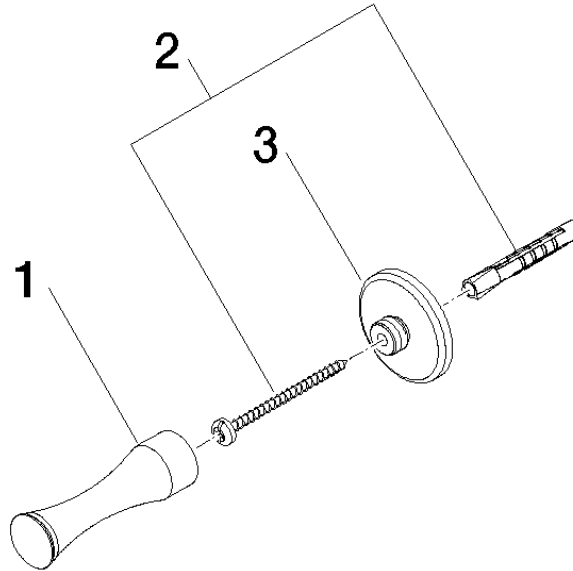

83 252 970 Product version from 4/1/2025

- 75mm projection

	Brushed Platinum	83 252 970-06
	Chrome	83 252 970-00
	Platinum	83 252 970-08
	Durabrace (23kt Gold)	83 252 970-09
	Brushed Durabrace (23kt Gold)	83 252 970-28
	Brushed Gold (PVD)	83 252 970-37
	Brushed Dark Brass (PVD)	83 252 970-39
	Brushed Bronze (PVD)	83 252 970-42
	Brushed Dark Platinum	83 252 970-99

83 252 970 Product version from 4/1/2025

mm [inches]

83 252 970 Product version from 4/1/2025

Parts for other finishes can be found here: [Chrome](#)

Spare parts list

No.	Item Number	Name	Quantity used	Delivery time
3	08 30 11 550-06	Holder Ø 40 x 13 mm - Brushed Platinum	1.00	-
Spare part can no longer be ordered, please order the replacement item				
1	08 18 60 504-06	Hooks 20 x 70 x 20 mm - Brushed Platinum	1.00	-
Spare part can no longer be ordered, please order the replacement item				
2	05 30 31 025 00 90	Mounting Bolt Round head 4,5 x 60 mm -	1.00	14