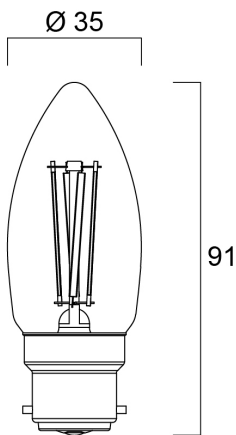

ToLEDo RT CANDLE V4 ST 470LM 827 B22 SL

Item No: 0027285

SYLVANIA

- Perfect for decorative and general lighting applications and creates a warm ambience similar to traditional lamps
- The versatile ToLEDo Retro candle range is the ideal replacement for halogen and incandescent lamps and perfect for chandeliers and decorative applications
- Same look, size and functionality as incandescent lamps
- Omni-directional light distribution
- A++ energy rating
- Gives same sparkling light effect as the incandescent lamp
- Dimensionally identical to incandescent lamps - fits all fixtures
- Environment-friendly - no mercury and lower CO2 emissions

Technical Assets

Dimensions (mm)

Photometrics

ToLEDo RT CANDLE V4 ST 470LM 827 B22 SL

Item No: 0027285

SYLVANIA

General data

Product name	ToLEDo RT CANDLE V4 ST 470LM 827 B22 SL
Technology	LED
Watt (Rated) (W)	4.5
Cap/Base	B22
Fixture rating	Open
General application	Hospitality, Residential & Consumer
Performance ambient temperature Tq (°C)	25
ETIM Class	EC001959
E-number SE	8295022
Warranty	3 years

Lifetime data

Average life (Nominal) (h)	15000
Average life (Rated) (h)	15000

Physical data

Nominal Product Length (mm)	91
Nominal Product Diameter (mm)	35
Weight (kg)	0.025

ToLEDo RT CANDLE V4 ST 470LM 827 B22 SL

Item No: 0027285

Packaging

Product EAN number	5410288272856
Packaging single length / height (cm)	10.3
Packaging single width (cm)	3.8
Packaging single depth (cm)	3.8
DUN14 (inner)	15410288272853
Units per inner package	6
Packaging inner length / height (cm)	14.4
Packaging inner width (cm)	10.4
Packaging inner depth (cm)	12.1
DUN14 (outer)	25410288272850
Units per outer package	60
Packaging outer length / height (cm)	55.0
Packaging outer width (cm)	30.4
Packaging outer depth (cm)	14.2