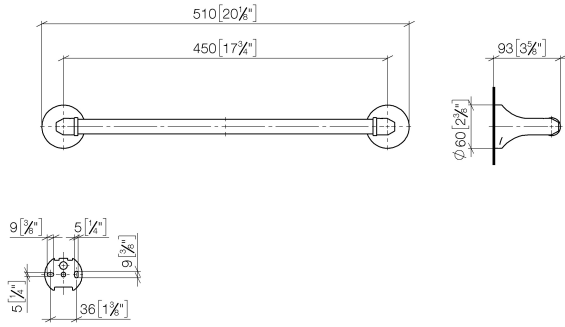

83 045 361 Product version from 7/3/2016

- gauge 450 mm
- width 510mm
- height 60 mm
- rosette Ø 60 mm
- 90mm projection

	Platinum	83 045 361-08
	Chrome	83 045 361-00
	Brushed Platinum	83 045 361-06
	Durabronze (23kt Gold)	83 045 361-09
	Brushed Durabronze (23kt Gold)	83 045 361-28
	Brushed Gold (PVD)	83 045 361-37
	Brushed Dark Brass (PVD)	83 045 361-39
	Brushed Bronze (PVD)	83 045 361-42
	Brushed Dark Platinum	83 045 361-99

Recommended miscellaneous

MADISON Mounting for towel bar/tumbler mounting on two sides - 12 358 970 90
 •for towel bar mounting plus towel bar mounting on back.

83 045 361 Product version from 7/3/2016

mm [inches]

Spare parts list

No.	Item Number	Name	Quantity used	Delivery time
2	04 31 11 140 00 90	Mounting Threaded pin M6 x 10 mm -	2.00	14
1	05 17 97 507 00 90	Attachment set 52 x 45 x 70 mm -	2.00	14