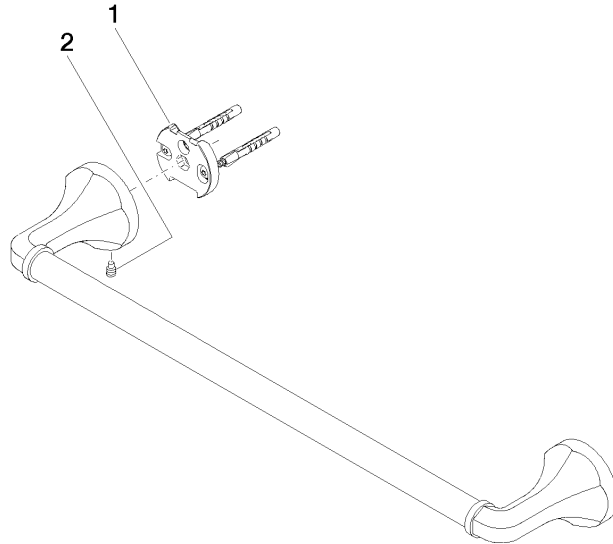

83 045 361 Product version from 7/3/2016

- gauge 450 mm
- width 510mm
- height 60 mm
- rosette Ø 60 mm
- 90mm projection

	Platinum	83 045 361-08
	Chrome	83 045 361-00
	Brushed Platinum	83 045 361-06
	Durabronze (23kt Gold)	83 045 361-09
	Brushed Durabronze (23kt Gold)	83 045 361-28
	Brushed Gold (PVD)	83 045 361-37
	Brushed Dark Brass (PVD)	83 045 361-39
	Brushed Bronze (PVD)	83 045 361-42
	Brushed Dark Platinum	83 045 361-99

Recommended miscellaneous

MADISON Mounting for towel bar/tumbler mounting on two sides - 12 358 970 90
 •for towel bar mounting plus towel bar mounting on back.

83 045 361 Product version from 7/3/2016

mm [inches]

Spare parts list

No.	Item Number	Name	Quantity used	Delivery time
2	04 31 11 140 00 90	Mounting Threaded pin M6 x 10 mm -	2.00	14
1	05 17 97 507 00 90	Attachment set 52 x 45 x 70 mm -	2.00	14