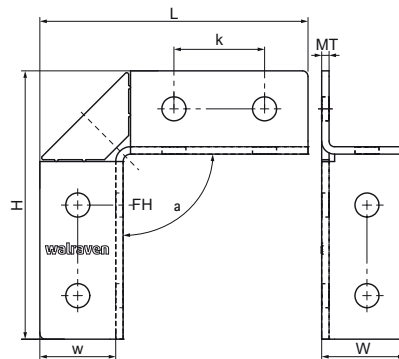

Walraven RapidStrut® Connector 90° / 2D (BUP1000)

(H2823)

for rigid angle connections

6659 8 914

6659 8 918

Features & benefits

- flexible connector allows different rail positioning
- strong connection by surrounding the rail
- material: steel 1.0332
- product is part of the Walraven Walraven UltraProtect® 1000 system
- suitable for in- and outdoor applications
- stands min. 1,000 hours salt spray test (max. 5% red rust) according to ISO 9227

Product Number	VVS Number	For Rail Type	Angle	Total Height	Total Width	Total Length	Material Thickness	Width	Fixing Hole	Heart To Heart Distance
<i>Reference letter</i>			<i>a</i>	<i>H</i>	<i>W</i>	<i>L</i>	<i>MT</i>	<i>w</i>	<i>FH</i>	<i>k</i>
<i>Unit description</i>			°	mm	mm	mm	mm	mm	mm	mm
66598914	018047232	41x21, 41x41, 41x51, 41x62, 41x82	90	96	45	96	4.00	41	13	
66598918	018047234	41x21, 41x41, 41x51, 41x62, 41x82	90	145	45	145	4.00	41	13	49