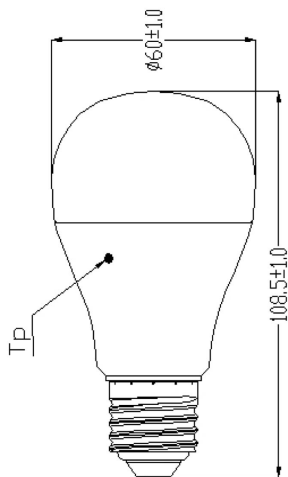

ToLEDo GLS V4 DIM FR 1060lm 827 E27 SL

Item No: 0026683

SYLVANIA

- Compact and elegant design
- Suitable replacement for halogen, incandescent and compact fluorescent GLS lamps
- Instant light at the flick of a switch
- Uniform light distribution
- Good colour rendering (CRI 80)
- Dimmable with approved dimmers
- Perfect for hotels, restaurants, lobbies, corridors, stairwells, reception areas
- Lower maintenance costs
- A+ energy rating

Technical Assets

Dimensions (mm)

Photometrics

ToLEDo GLS V4 DIM FR 1060lm 827 E27 SL

Item No: 0026683

SYLVANIA

General data

Product name	ToLEDo GLS V4 DIM FR 1060lm 827 E27 SL
Technology	LED
Watt (Rated) (W)	11
Lamp shape	Pear-shape
Cap/Base	E27
Lamp finish	Frosted/Coated
General application	Hospitality, Education, Residential & Consumer
ETIM Class	EC001959
E-number FI	4740295
Warranty	3 years

Lifetime data

Average life (Nominal) (h)	25000
Average life (Rated) (h)	25000

Physical data

Nominal Product Diameter (mm)	109
Max. Lamp Diameter (mm) - D	60
Weight (kg)	0.111

ToLEDo GLS V4 DIM FR 1060lm 827 E27 SL

Item No: 0026683

Packaging

Product EAN number	5410288266831
Packaging single length / height (cm)	14.0
Packaging single width (cm)	7.0
Packaging single depth (cm)	7.0
DUN14 (inner)	15410288266838
Units per inner package	6
Packaging inner length / height (cm)	23.4
Packaging inner width (cm)	16.1
Packaging inner depth (cm)	17.7
DUN14 (outer)	25410288266835
Units per outer package	60
Packaging outer length / height (cm)	82.7
Packaging outer width (cm)	25.3
Packaging outer depth (cm)	38.3