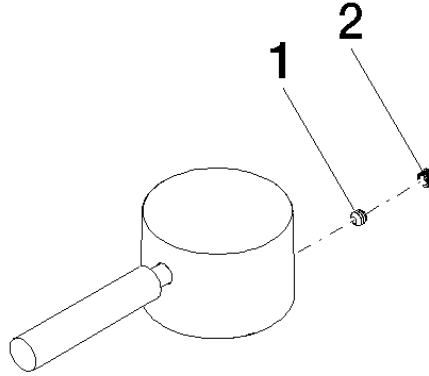

Handle for bath deck mounting Lever 52 x 35 x 117 mm - Dark Chrome

SPARE PARTS

90 20 66 005 00 Product version from 4/1/2025

	Dark Chrome	90 20 66 005 00-19
	Chrome	90 20 66 005 00-00
	Brushed Platinum	90 20 66 005 00-06
	Light Gold (PVD)	90 20 66 005 00-26
	Brushed Light Gold (PVD)	90 20 66 005 00-27
	Brushed Durabronze (23kt Gold)	90 20 66 005 00-28
	Matte Black	90 20 66 005 00-33
	Brushed Gold (PVD)	90 20 66 005 00-37
	Brushed Dark Brass (PVD)	90 20 66 005 00-39
	Brushed Bronze (PVD)	90 20 66 005 00-42
	Brushed Champagne (22kt Gold)	90 20 66 005 00-46
	Champagne (22kt Gold)	90 20 66 005 00-47
	Brushed Chrome	90 20 66 005 00-93
	Brushed Dark Platinum	90 20 66 005 00-99

## Handle for bath deck mounting Lever 52 x 35 x 117 mm - Dark Chrome

SPARE PARTS

90 20 66 005 00 Product version from 4/1/2025

## Handle for bath deck mounting Lever 52 x 35 x 117 mm - Dark Chrome

SPARE PARTS

90 20 66 005 00 Product version from 4/1/2025

90 20 66 005 00 Product version from 4/1/2025

Parts for other finishes can be found here: [Chrome](#)

### Spare parts list

No.	Item Number	Name	Quantity used	Delivery time
2	90 31 20 109 00 90	Plug -	1.00	14
1	90 31 11 063 00 90	Mounting Threaded pin with hexagon socket with cup point M5 x 4 mm -	1.00	14