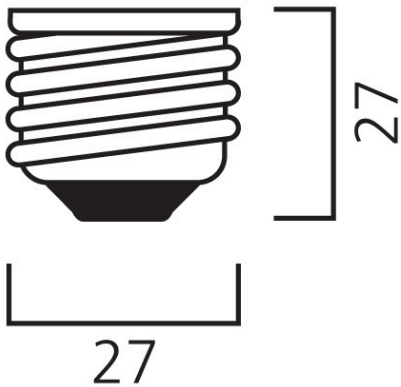

ToLEDo BALL V6 250LM 827 E27 SL

Item No: 0026949

SYLVANIA

- Compact and elegant design
- Suitable replacement for halogen, incandescent and compact fluorescent ball lamps
- Instant light at the flick of a switch
- Uniform light distribution
- Good colour rendering (CRI 80)
- Perfect for hotels, restaurants, lobbies, corridors, stairwells, reception areas
- Lower maintenance costs
- A+ energy rating

Technical Assets

Dimensions (mm)

E27

Photometrics

ToLEDo BALL V6 250LM 827 E27 SL

Item No: 0026949

SYLVANIA

General data

Lifetime data

Average life (Nominal) (h)	15000
Average life (Rated) (h)	15000

Physical data

Nominal Product Length (mm)	77
Nominal Product Diameter (mm)	45
Weight (kg)	0.045

ToLEDo BALL V6 250LM 827 E27 SL

Item No: 0026949

SYLVANIA

Packaging

Product EAN number	5410288269498
Packaging single length / height (cm)	9.5
Packaging single width (cm)	4.8
Packaging single depth (cm)	4.8
DUN14 (inner)	15410288269495
Units per inner package	6
Packaging inner length / height (cm)	19.4
Packaging inner width (cm)	14.1
Packaging inner depth (cm)	13.0
DUN14 (outer)	25410288269492
Units per outer package	60
Packaging outer length / height (cm)	75.0
Packaging outer width (cm)	21.0
Packaging outer depth (cm)	30.0