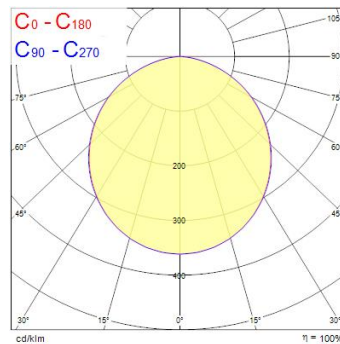

START Downlight Flat 157 IP44 1100LM 840 DIM

Item No: 0054121

SYLVANIA

START

Technical Assets

Dimensions (mm)

Photometrics

Distance [m]	Cone diameter [m]	E107 E100	E107 E100	E107 E100
0.5	1.43	1591	169	152
	1.42	1591	169	152
1.0	2.87	396	37	35
	2.84	396	37	35
1.5	4.30	177	17	17
	4.25	177	17	17
2.0	5.73	99	9	10
	5.67	99	9	10
2.5	7.17	64	6	6
	7.09	64	6	6
3.0	8.60	44	4	4
	8.51	44	4	4

Distance [m] Cone diameter [m] Illuminance [lx]
 — C0 - C180 (Half beam angle: 109.0°)
 — C90 - C270 (Half beam angle: 110.2°)

START Downlight Flat 157 IP44 1100LM 840 DIM

Item No: 0054121

SYLVANIA

General data

Optical data

Useful luminous flux (Φuse)	1100
Fixture luminous flux (lm)	1100
Luminaire efficacy (lm/W)	92
Correlated colour temperature (k)	4000
Light colour	Cool White
CRI (Ra)	80
Colour Variation Initial (SDCM)	SDCM3
Beam Angle (°)	120
Distribution type	Symmetric
Glare control	< 28
Photobiological Risk Group	RG0

Lifetime data

Lifespan L70 B50	78000
Lifespan L80 B20	43000
Lifespan L80 B10	42000
Lifespan L90 B10	23000

START Downlight Flat 157 IP44 1100LM 840 DIM

Item No: 0054121

SYLVANIA

Physical data

Housing colour	RAL 9003 - Signal white
IP rating	IP44/20
IK rating	IK06
Diffuser finish	Opal
Diffuser material	PS Polystyrene
Reflector finish	Not Applicable
Nominal Product Height (mm)	21
Nominal Product Diameter (mm)	172
Built-in diameter (mm)	155
Weight (kg)	0.354