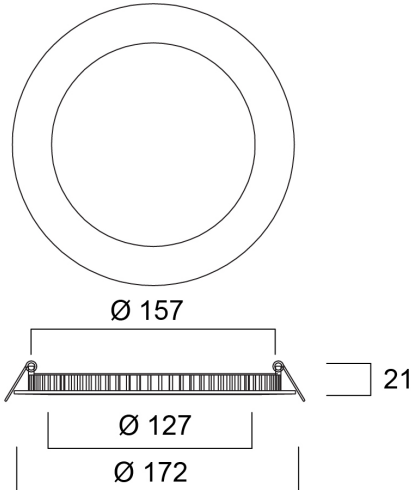

START Downlight Flat 157 IP44 1100LM 840 DIM

Item No: 0054121

SYLVANIA

START

Technical Assets

Dimensions (mm)

Photometrics

Distance [m]	Cone diameter [m]	E107 E100	E107 E100	E107 E100
0.5	1.43	1591	169	152
	1.42	1591	169	152
1.0	2.87	396	37	35
	2.84	396	37	35
1.5	4.30	177	17	17
	4.25	177	17	17
2.0	5.73	99	9	10
	5.67	99	9	10
2.5	7.17	64	6	6
	7.09	64	6	6
3.0	8.60	44	4	4
	8.51	44	4	4

Distance [m] Cone diameter [m] Illuminance [lx]
 — C0 - C180 (Half beam angle: 109.0°)
 — C90 - C270 (Half beam angle: 110.2°)

START Downlight Flat 157 IP44 1100LM 840 DIM

Item No: 0054121

SYLVANIA

General data

Lifetime data

Lifespan L70 B50	78000
Lifespan L80 B20	43000
Lifespan L80 B10	42000
Lifespan L90 B10	23000

START Downlight Flat 157 IP44 1100LM 840 DIM

Item No: 0054121

SYLVANIA

Physical data

Housing colour	RAL 9003 - Signal white
IP rating	IP44/20
IK rating	IK06
Diffuser finish	Opal
Diffuser material	PS Polystyrene
Reflector finish	Not Applicable
Nominal Product Height (mm)	21
Nominal Product Diameter (mm)	172
Built-in diameter (mm)	155
Weight (kg)	0.354

Packaging

Product EAN number	5410288541211
Packaging single width (cm)	5.0
Packaging single depth (cm)	17.6
DUN14 (inner)	15410288541218
Packaging outer length / height (cm)	53.3

Safety data

Glow Wire Test (°C)	650
Optimal operating condition (°C)	-20-40