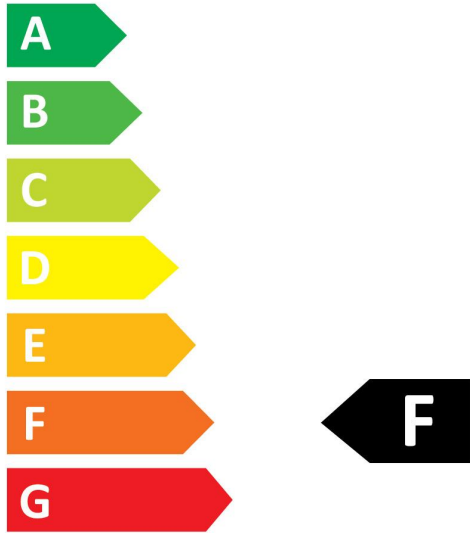

0029170

5
kWh/1000h

2019/2015