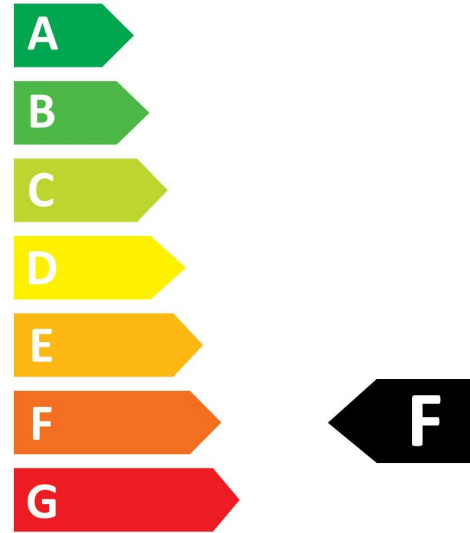

## Product Overview

Product name	RefLED ES50 V6 345LM 865 36 SL
Technology	LED
Watt (Rated) (W)	4.2
Cap/Base	GU10
Fixture rating	Open
E-number FI	4741060
Colour temperature (K)	6500
CRI (Ra)	80
Colour Consistency (SDCM)	6
Colour Variation Initial (SDCM)	6
Photobiological Risk Group	RG1
Wattage (W)	4.2
Product EAN number	5410288291703
Warranty	3 years

### GENERAL DATA

Product name	RefLED ES50 V6 345LM 865 36 SL
Technology	LED
Watt (Rated) (W)	4.2
Cap/Base	GU10
Fixture rating	Open
Operating temperature range (°C)	-20°C...+40°C
Performance ambient temperature Tq (°C)	25
E-number FI	4741060
Warranty	3 years

## Energy label

0029170

5  
kWh/1000h

2019/2015

0029170

5  
kWh/1000h

2019/2015