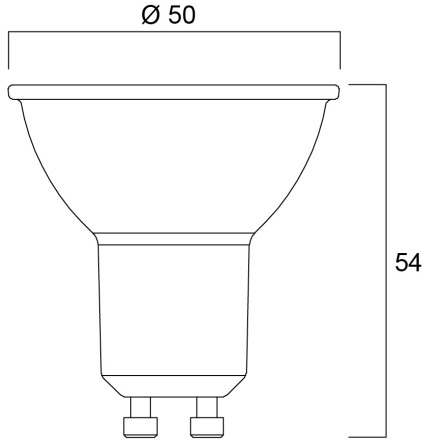

Technical drawings

Data table

GENERAL DATA

Product name	RefLED ES50 V6 345LM 865 36 SL
Technology	LED
Watt (Rated) (W)	4.2
Cap/Base	GU10
Fixture rating	Open
Operating temperature range (°C)	-20°C...+40°C
Performance ambient temperature Tq (°C)	25
E-number FI	4741060
Warranty	3 years

OPTICAL DATA

Colour temperature (K)	6500
CRI (Ra)	80
Colour Consistency (SDCM)	6