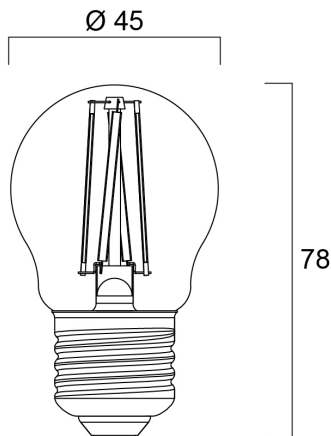

ToLEDo RT BALL V4 ST 470LM 827 E27 SL

Item No: 0027259

SYLVANIA

- Perfect for decorative and general lighting applications and creates a warm ambience similar to traditional lamps
- The versatile ToLEDo Retro ball range is the ideal replacement for halogen and incandescent lamps and perfect for chandeliers and decorative applications
- Same look, size and functionality as incandescent lamps
- Omni-directional light distribution
- A++ energy rating
- Gives same sparkling light effect as the incandescent lamp
- Dimensionally identical to incandescent lamps - fits all fixtures
- Environment-friendly - no mercury and lower CO2 emissions

Technical Assets

Dimensions (mm)

Photometrics

ToLEDo RT BALL V4 ST 470LM 827 E27 SL

Item No: 0027259

SYLVANIA

General data

Product name	ToLEDo RT BALL V4 ST 470LM 827 E27 SL
Technology	LED
Watt (Rated) (W)	4.5
Cap/Base	E27
Fixture rating	Open
General application	Hospitality, Residential & Consumer
Performance ambient temperature Tq (°C)	25
ETIM Class	EC001959
E-number FI	4740426
E-number SE	8295068
Warranty	3 years

Lifetime data

Average life (Nominal) (h)	15000
Average life (Rated) (h)	15000

Physical data

Nominal Product Length (mm)	78
Nominal Product Diameter (mm)	45
Weight (kg)	0.02

ToLEDo RT BALL V4 ST 470LM 827 E27 SL

Item No: 0027259

SYLVANIA

Packaging

Product EAN number	5410288272597
Packaging single length / height (cm)	9.8
Packaging single width (cm)	4.8
Packaging single depth (cm)	4.8
DUN14 (inner)	15410288272594
Units per inner package	6
Packaging inner length / height (cm)	15.3
Packaging inner width (cm)	11.1
Packaging inner depth (cm)	10.6
DUN14 (outer)	25410288272591
Units per outer package	60
Packaging outer length / height (cm)	54.7
Packaging outer width (cm)	33.1
Packaging outer depth (cm)	14.0