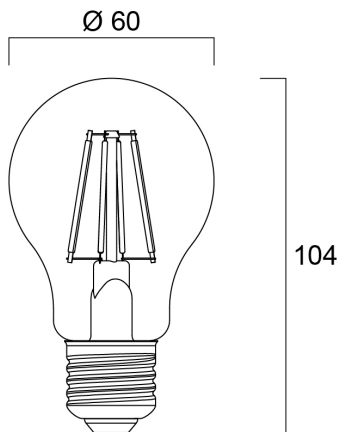

ToLEDo RT GLS V4 CS 400LM 827 E27 SL

Item No: 0027157

SYLVANIA

- Perfect for decorative and general lighting applications and creates a warm ambiance similar to traditional lamps
- Same look, size and functionality as incandescent lamps
- Omni-directional light distribution
- A++ energy rating
- Suitable replacement for incandescent and halogen lamps
- Gives same sparkling light effect as incandescent lamp
- Dimensionally identical to incandescent lamps - fits all fixtures
- Environment friendly - no mercury and lower CO2 emissions

Technical Assets

Dimensions (mm)

Photometrics

ToLEDo RT GLS V4 CS 400LM 827 E27 SL

Item No: 0027157

SYLVANIA

General data

Product name	ToLEDo RT GLS V4 CS 400LM 827 E27 SL
Technology	LED
Watt (Rated) (W)	4.5
Cap/Base	E27
Fixture rating	Open
General application	Hospitality, Residential & Consumer
Performance ambient temperature Tq (°C)	25
ETIM Class	EC001959
E-number FI	4740415
E-number SE	8295080
Warranty	3 years

Lifetime data

Average life (Nominal) (h)	15000
Average life (Rated) (h)	15000

Physical data

Nominal Product Length (mm)	104
Nominal Product Diameter (mm)	60
Weight (kg)	0.029

ToLEDo RT GLS V4 CS 400LM 827 E27 SL

Item No: 0027157

SYLVANIA

Packaging

Product EAN number	5410288271576
Packaging single length / height (cm)	11.4
Packaging single width (cm)	6.4
Packaging single depth (cm)	6.4
DUN14 (inner)	15410288271573
Units per inner package	6
Packaging inner length / height (cm)	20.3
Packaging inner width (cm)	13.7
Packaging inner depth (cm)	13.2
DUN14 (outer)	25410288271570
Units per outer package	60
Packaging outer length / height (cm)	71.5
Packaging outer width (cm)	21.5
Packaging outer depth (cm)	29.1