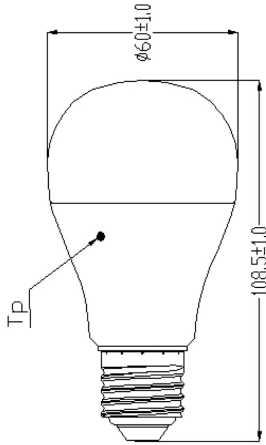

Product Overview

Product name	ToLEDo GLS V4 DIM FR 810lm 827 E27 SL
Technology	LED
Watt (Rated) (W)	10
Cap/Base	E27
Fixture rating	Open
General application	Hospitality, Education, Residential & Consumer
ETIM Class	EC001959
E-number FI	4740294
E-number SE	8296524
Luminous flux (lm)	810
Correlated colour temperature (k)	2700
CRI (Ra)	80
Beam Angle (°)	180
Wattage (W)	10
Power consumption (W)	10
Average life (Nominal) (h)	15000
Product EAN number	5410288266763
Warranty	3 years
Useful luminous flux (#use)	810

Technical drawings

Data table

GENERAL DATA

Product name	ToLEDo GLS V4 DIM FR 810lm 827 E27 SL
Technology	LED
Watt (Rated) (W)	10
Cap/Base	E27
Fixture rating	Open
General application	Hospitality, Education, Residential & Consumer
Performance ambient temperature Tq (°C)	25
ETIM Class	EC001959
E-number FI	4740294
E-number SE	8296524
Warranty	3 years

OPTICAL DATA

Useful luminous flux (#use)	810
Luminous flux (lm)	810

ToLEDo GLS V4 DIM FR 810lm 827 E27 SL 0026676

Luminous flux (Rated) (lm)	810
Correlated colour temperature (k)	2700
CRI (Ra)	80
Beam Angle (°)	180

LIFETIME DATA

Average life (Nominal) (h)	15000
Average life (Rated) (h)	15000

PHYSICAL DATA

Nominal Product Length (mm)	107
Nominal Product Diameter (mm)	60
Weight (kg)	0.065

PACKAGING

Product EAN number	5410288266763
Packaging single width (cm)	6.4
Packaging single depth (cm)	6.4
DUN14 (inner)	15410288266760
Units per inner package	6
Packaging inner length / height (cm)	21.1
Packaging inner width (cm)	14.6
Packaging inner depth (cm)	14.6
DUN14 (outer)	25410288266767