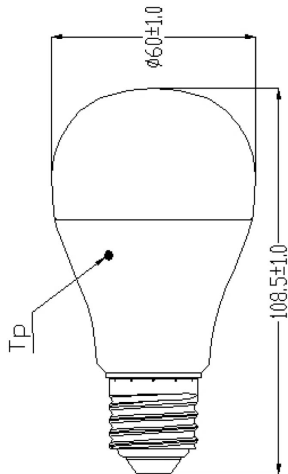

ToLEDo GLS V4 DIM FR 810lm 827 E27 SL

Item No: 0026676

SYLVANIA

- Compact and elegant design • Suitable replacement for halogen, incandescent and compact fluorescent GLS lamps
- Instant light at the flick of a switch • Uniform light distribution • Good colour rendering (CRI 80) • Dimmable with approved dimmers
- Perfect for hotels, restaurants, lobbies, corridors, stairwells, reception areas • Lower maintenance costs • A+ energy rating

Technical Assets

Dimensions (mm)

Photometrics

ToLEDo GLS V4 DIM FR 810lm 827 E27 SL

Item No: 0026676

SYLVANIA

General data

Product name	ToLEDo GLS V4 DIM FR 810lm 827 E27 SL
Technology	LED
Watt (Rated) (W)	10
Cap/Base	E27
Fixture rating	Open
General application	Hospitality, Education, Residential & Consumer
Performance ambient temperature T _a (°C)	25
ETIM Class	EC001959
E-number FI	4740294
E-number SE	8296524
Warranty	3 years

Optical data

Useful luminous flux (Φ _{use})	810
Luminous flux (lm)	810
Luminous flux (Rated) (lm)	810
Correlated colour temperature (k)	2700
Light colour	Homelight
CRI (Ra)	80
Beam Angle (°)	180

Electrical data

Lifetime data

Average life (Nominal) (h)	15000
Average life (Rated) (h)	15000

Physical data

Nominal Product Length (mm)	107
Nominal Product Diameter (mm)	60
Weight (kg)	0.065

Packaging

Product EAN number	5410288266763
Packaging single length / height (cm)	11.3
Packaging single width (cm)	6.4
Packaging single depth (cm)	6.4
DUN14 (inner)	15410288266760
Units per inner package	6
Packaging inner length / height (cm)	21.1
Packaging inner width (cm)	14.6
Packaging inner depth (cm)	14.6
DUN14 (outer)	25410288266767
Units per outer package	60
Packaging outer length / height (cm)	76.6
Packaging outer width (cm)	23.3
Packaging outer depth (cm)	32.8