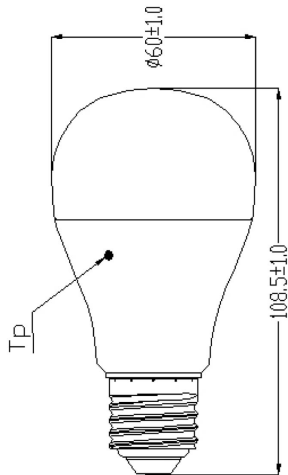

ToLEDo GLS V6 806LM 827 E27 SL

Item No: 0026672

SYLVANIA

- Compact and elegant design
- Suitable replacement for halogen, incandescent and compact fluorescent GLS lamps
- Instant light at the flick of a switch
- Uniform light distribution
- Good colour rendering (CRI 80)
- Perfect for hotels, restaurants, lobbies, corridors, stairwells, reception areas
- Lower maintenance costs
- A+ energy rating

Technical Assets

Dimensions (mm)

Photometrics

ToLEDo GLS V6 806LM 827 E27 SL

Item No: 0026672

SYLVANIA

General data

| | |
|--------------------------------------------|----------------------------------------|
| Product name | ToLEDo GLS V6 806LM 827 E27 SL |
| Technology | LED |
| Watt (Rated) (W) | 8.5 |
| Cap/Base | E27 |
| Fixture rating | Open |
| General application | Hospitality, Residential & Consumer |
| Performance ambient temperature Tq (°C) | 25 |
| ETIM Class | EC001959 |
| E-number FI | 4740291 |
| E-number SE | 8296521 |
| Warranty | 3 years |

Lifetime data

| | |
|----------------------------|-------|
| Average life (Nominal) (h) | 15000 |
| Average life (Rated) (h) | 15000 |

Physical data

| | |
|-------------------------------|-------|
| Nominal Product Length (mm) | 112 |
| Nominal Product Diameter (mm) | 60 |
| Weight (kg) | 0.056 |

ToLEDo GLS V6 806LM 827 E27 SL

Item No: 0026672

Packaging

| | |
|---------------------------------------|----------------|
| Product EAN number | 5410288266725 |
| Packaging single length / height (cm) | 11.3 |
| Packaging single width (cm) | 6.4 |
| Packaging single depth (cm) | 6.4 |
| DUN14 (inner) | 15410288266722 |
| Units per inner package | 6 |
| Packaging inner length / height (cm) | 20.4 |
| Packaging inner width (cm) | 13.4 |
| Packaging inner depth (cm) | 13.7 |
| DUN14 (outer) | 25410288266729 |
| Units per outer package | 60 |
| Packaging outer length / height (cm) | 72.4 |
| Packaging outer width (cm) | 22.2 |
| Packaging outer depth (cm) | 29.7 |