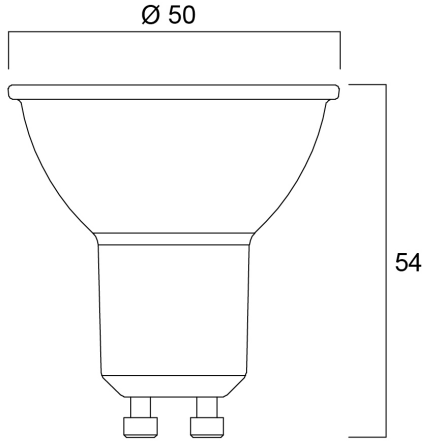

Features

- Compact, energy efficient and exceptional value LED GU10 lamp Same shape and size as halogen GU10 lamp Compact Cluster SMD technology enabling high efficiency with halogen look Reduced visible heat sink from the front Available in 36 degree beam angle High lumen efficacy 15,000 hours average rated life 3 years warranty

Product Overview

Product name	RefLED ES50 V6 345LM 840 36 SL10
Technology	LED
Watt (Rated) (W)	4.2
Cap/Base	GU10
Fixture rating	Open
Colour temperature (K)	4000
CRI (Ra)	80
Colour Consistency (SDCM)	6
Colour Variation Initial (SDCM)	6
Photobiological Risk Group	RG1
Wattage (W)	4.2
Product EAN number	5410288291697
Warranty	3 years

Technical drawings

Data table

GENERAL DATA

Product name	RefLED ES50 V6 345LM 840 36 SL10
Technology	LED
Watt (Rated) (W)	4.2
Cap/Base	GU10
Fixture rating	Open
Operating temperature range (°C)	-20°C...+40°C
Performance ambient temperature Tq (°C)	25
Warranty	3 years

LIFETIME DATA

Lifespan L70 B50	15000
Average life (Rated) (h)	15000

PHYSICAL DATA

Nominal Product Diameter (mm)	50
Weight (kg)	0.35

PACKAGING

Single packaging type	Carton
Product EAN number	5410288291697
Packaging single width (cm)	19.5
Packaging single depth (cm)	10.4
DUN14 (outer)	15410288291694
Packaging outer length / height (cm)	9.2