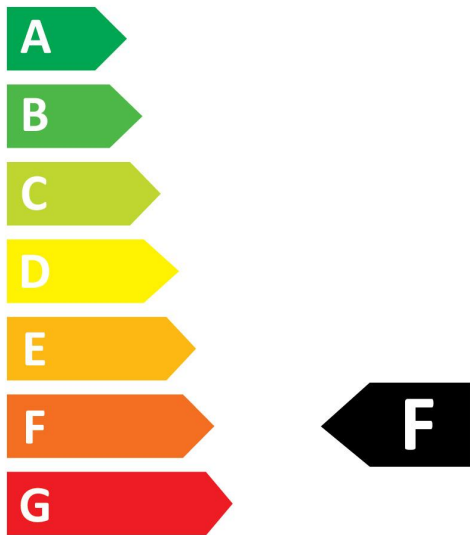

0029169

5
kWh/1000h

2019/2015