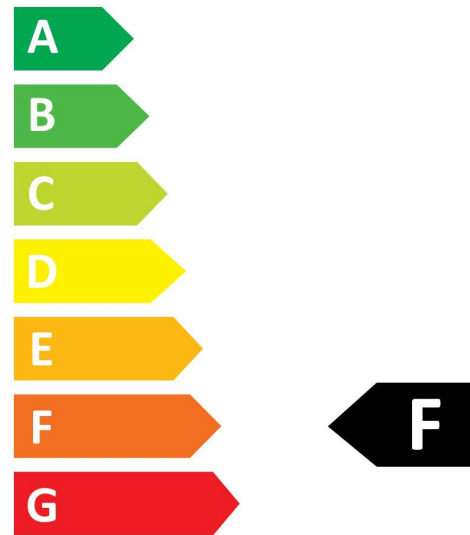

SYLVANIA

RefLED ES50 V6 345LM 840 36 SL10
0029169

Breakage cleaning instructions	Not applicable
Special purpose lamp	No
Dry applications use only	No
Suitable for household illumination	No
Safety message	Not Suitable for totally enclosed fixtures

Energy label

0029169

5
kWh/1000h

2019/2015

0029169

5
kWh/1000h

2019/2015