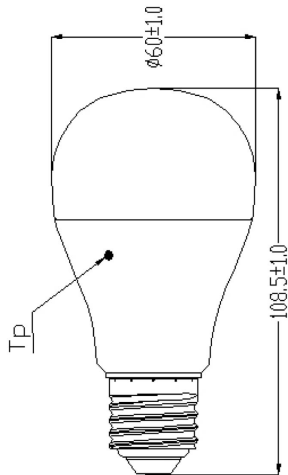

ToLEDo GLS V6 1055LM 827 E27 SL

Item No: 0026682

SYLVANIA

- Compact and elegant design
- Suitable replacement for halogen, incandescent and compact fluorescent GLS lamps
- Instant light at the flick of a switch
- Uniform light distribution
- Good colour rendering (CRI 80)
- Perfect for hotels, restaurants, lobbies, corridors, stairwells, reception areas
- Lower maintenance costs
- A+ energy rating

Technical Assets

Dimensions (mm)

Photometrics

ToLEDo GLS V6 1055LM 827 E27 SL

Item No: 0026682

General data

Product name	ToLEDo GLS V6 1055LM 827 E27 SL
Technology	LED
Watt (Rated) (W)	11
Cap/Base	E27
Fixture rating	Open
General application	Hospitality, Residential & Consumer
Performance ambient temperature Tq (°C)	25
ETIM Class	EC001959
E-number FI	4740293
Warranty	3 years

Lifetime data

Average life (Nominal) (h)	15000
Average life (Rated) (h)	15000

Physical data

Nominal Product Length (mm)	120
Nominal Product Diameter (mm)	60
Weight (kg)	0.057

ToLEDo GLS V6 1055LM 827 E27 SL

Item No: 0026682

Packaging

Product EAN number	5410288266824
Packaging single length / height (cm)	11.3
Packaging single width (cm)	6.4
Packaging single depth (cm)	6.4
DUN14 (inner)	15410288266821
Units per inner package	6
Packaging inner length / height (cm)	20.4
Packaging inner width (cm)	13.4
Packaging inner depth (cm)	13.7
DUN14 (outer)	25410288266828
Units per outer package	60
Packaging outer length / height (cm)	72.4
Packaging outer width (cm)	22.2
Packaging outer depth (cm)	29.7