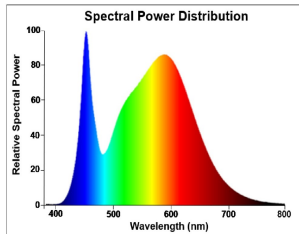

RefLED ES50

RefLED ES50 V6 345LM 840 36 SL 10

0029169