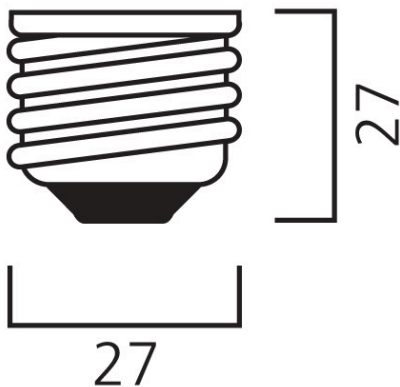

ToLEDo BALL V4 DIM FROSTED 470LM E27 SL

Item No: 0026947

SYLVANIA

- Compact and elegant design
- Suitable replacement for halogen, incandescent and compact fluorescent ball lamps
- Instant light at the flick of a switch
- Uniform light distribution
- Good colour rendering (CRI 80)
- Dimmable with approved dimmers
- Perfect for hotels, restaurants, lobbies, corridors, stairwells, reception areas
- Lower maintenance costs
- A+ energy rating

Technical Assets

Dimensions (mm)

E27

Photometrics

ToLEDo BALL V4 DIM FROSTED 470LM E27 SL

Item No: 0026947

SYLVANIA

General data

Product name	ToLEDo BALL V4 DIM FROSTED 470LM E27 SL
Technology	LED
Watt (Rated) (W)	5.6
Cap/Base	E27
Fixture rating	Open
General application	Hospitality, Education, Residential & Consumer
Performance ambient temperature T _a (°C)	25
ETIM Class	EC001959
E-number FI	4740204
E-number SE	8296546
Warranty	3 years

Lifetime data

Average life (Nominal) (h)	15000
Average life (Rated) (h)	15000

Physical data

Nominal Product Length (mm)	78
Nominal Product Diameter (mm)	45
Weight (kg)	0.043

Packaging

Product EAN number	5410288269474
Packaging single length / height (cm)	10.2
Packaging single width (cm)	4.9
Packaging single depth (cm)	4.9
DUN14 (inner)	15410288269471
Units per inner package	6
Packaging inner length / height (cm)	15.3
Packaging inner width (cm)	12.7
Packaging inner depth (cm)	10.6
Units per outer package	60
Packaging outer length / height (cm)	55.3
Packaging outer width (cm)	15.1
Packaging outer depth (cm)	33.6