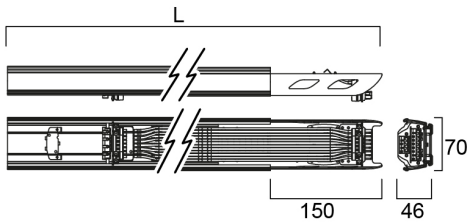

Features

- RTS LED linear luminaire for industrial and commercial applications. 1500 mm length with wide optics provide homogeneous light distribution for open areas. Suitable for Central Battery operating. Steel housing, White color, -25 ... +30 °C operating temperature range, 4000 K, CRI 80, 3 SDMC. 70 W power consumption, 11200 lm luminous flux, 160 lm/W efficacy, 1500 mm x 70.2 mm x 78.6 mm (L x W x H) dimensions, IP20, IK03, 220-240 V 50/60 Hz, Class I. Lifespan L70:B50 120,000 hours.

Product Overview

Product name	RTS 1.5M 70W 12C WD DD CB
Technology	LED
Cap/Base	N/A
Housing	Steel
Fixture luminous flux (lm)	11200
Luminaire efficacy (lm/W)	160
Colour temperature (K)	4000
CRI (Ra)	80
Colour Variation Initial (SDCM)	3
Photobiological Risk Group	RG1
Total power consumption (W)	70
Electrical protection	Class I
LED Flickering Rate	Ultra low (5% or less)
Housing colour	White
IP rating	IP20
IK rating	IK03
Product EAN number	5410288426037
Warranty	5 years

Photometry

Technical drawings

L	600	900	1202	1500	2403	3000	3605	4500
---	-----	-----	------	------	------	------	------	------

Data table

GENERAL DATA

Product name

RTS 1.5M 70W 12C WD DD CB

RTS 1.5M 70W 12C WD DD CB 0042603

LIFETIME DATA

Lifespan L70 B50	120000
------------------	--------

PHYSICAL DATA

Housing colour	White
IP rating	IP20
IK rating	IK03
Diffuser finish	Transparent
Diffuser material	PMMA Acrylic
Nominal Product Length (mm)	1500
Nominal Product Width (mm)	70.2
Weight (kg)	1.7