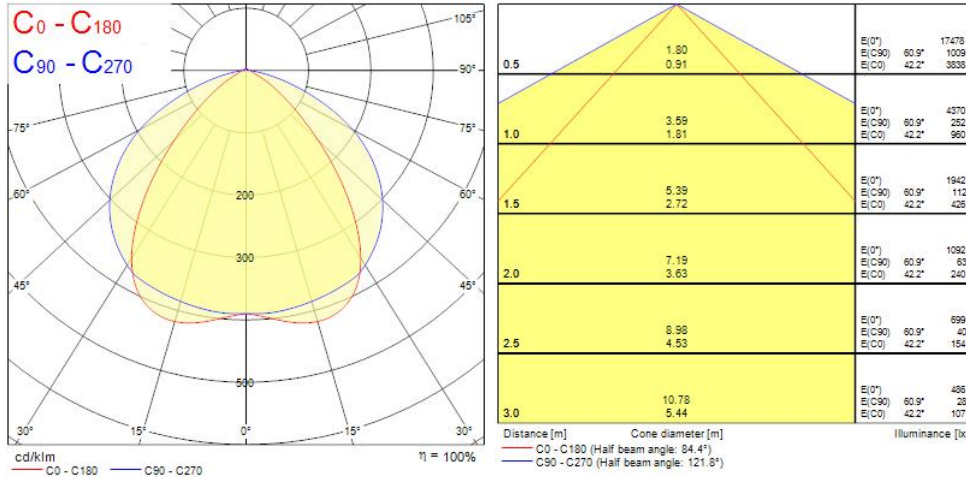

Photometry

Technical drawings