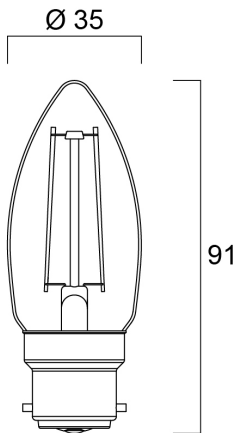

ToLEDo RT CANDLE V4 CL 250LM 827 B22 SL

Item No: 0027182

SYLVANIA

- Perfect for decorative and general lighting applications and creates a warm ambience similar to traditional lamps
- The versatile ToLEDo Retro candle range is the ideal replacement for halogen and incandescent lamps and perfect for chandeliers and decorative applications
- Same look, size and functionality as incandescent lamps
- Omni-directional light distribution
- A++ energy rating
- Gives same sparkling light effect as the incandescent lamp
- Dimensionally identical to incandescent lamps - fits all fixtures
- Environment-friendly - no mercury and lower CO2 emissions

Technical Assets

Dimensions (mm)

Photometrics

ToLEDo RT CANDLE V4 CL 250LM 827 B22 SL

Item No: 0027182

General data

Product name	ToLEDo RT CANDLE V4 CL 250LM 827 B22 SL
Technology	LED
Watt (Rated) (W)	2.5
Cap/Base	B22
Fixture rating	Open
General application	Hospitality, Residential & Consumer
Performance ambient temperature Tq (°C)	25
ETIM Class	EC001959
E-number SE	8290513
Warranty	3 years

Lifetime data

Average life (Nominal) (h)	15000
Average life (Rated) (h)	15000

Physical data

Nominal Product Length (mm)	91
Nominal Product Diameter (mm)	35
Weight (kg)	0.025

ToLED_o RT CANDLE V4 CL 250LM 827 B22 SL

Item No: 0027182

Packaging

Product EAN number	5410288271828
Packaging single length / height (cm)	10.3
Packaging single width (cm)	3.8
Packaging single depth (cm)	3.8
DUN14 (inner)	15410288271825
Units per inner package	6
Packaging inner length / height (cm)	14.4
Packaging inner width (cm)	10.4
Packaging inner depth (cm)	12.1
DUN14 (outer)	25410288271822
Units per outer package	60
Packaging outer length / height (cm)	55.0
Packaging outer width (cm)	30.4
Packaging outer depth (cm)	14.2