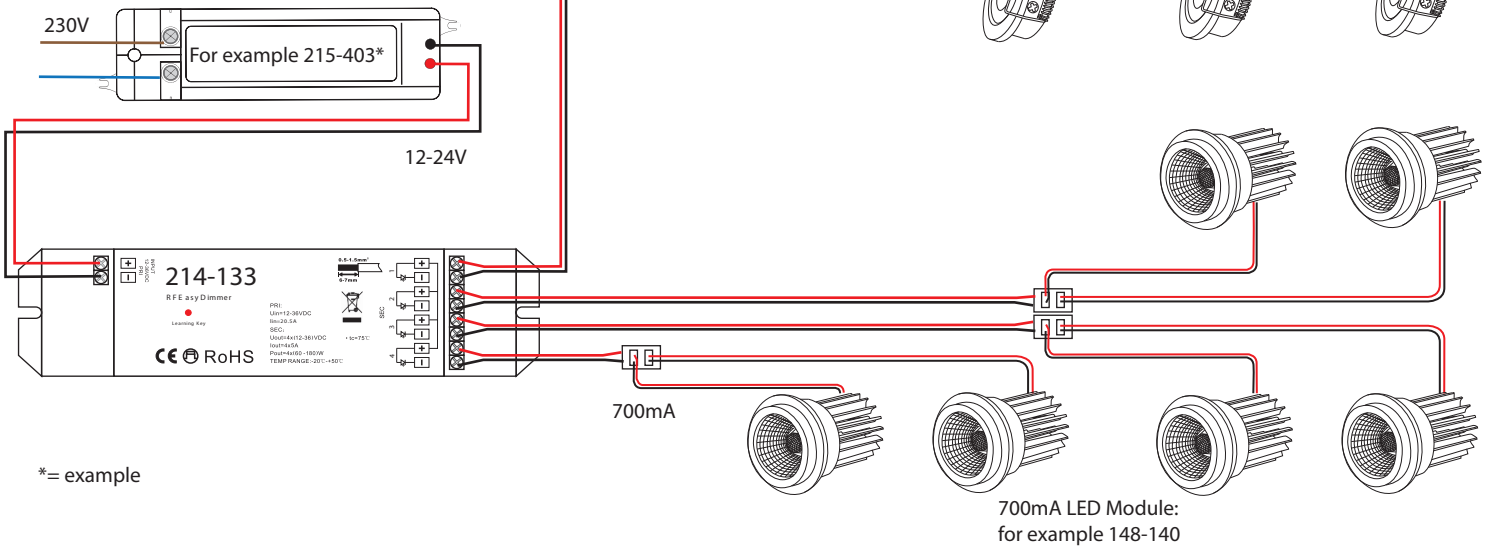

Dimming LED modules

1. Primary

2. 1-10V

3. Wireless

Remote:

Powersupply:

*= example