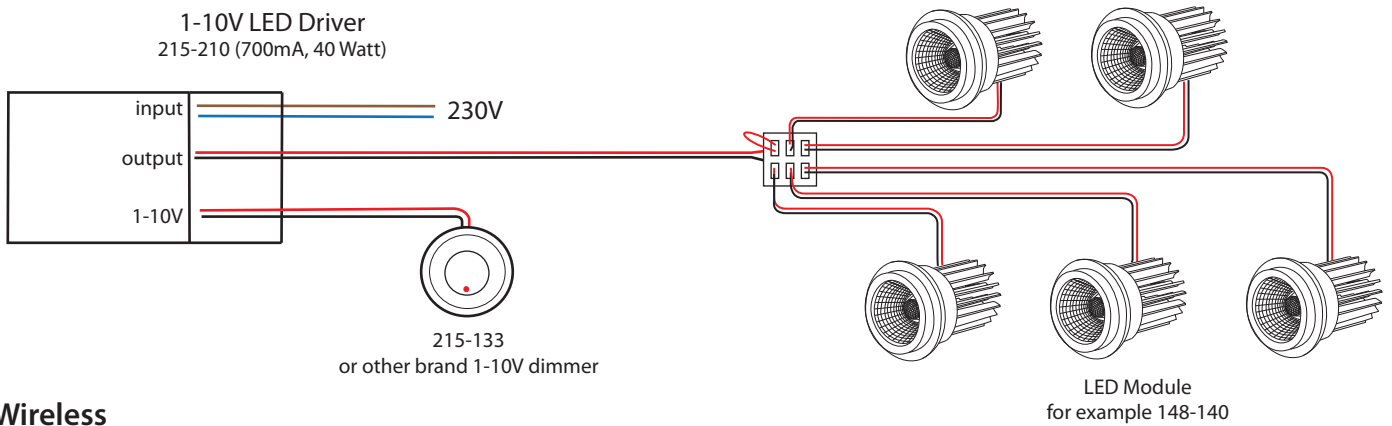

Dimming LED modules

1. Primary

2. 1-10V

3. Wireless

Remote:

Powersupply:

*= example