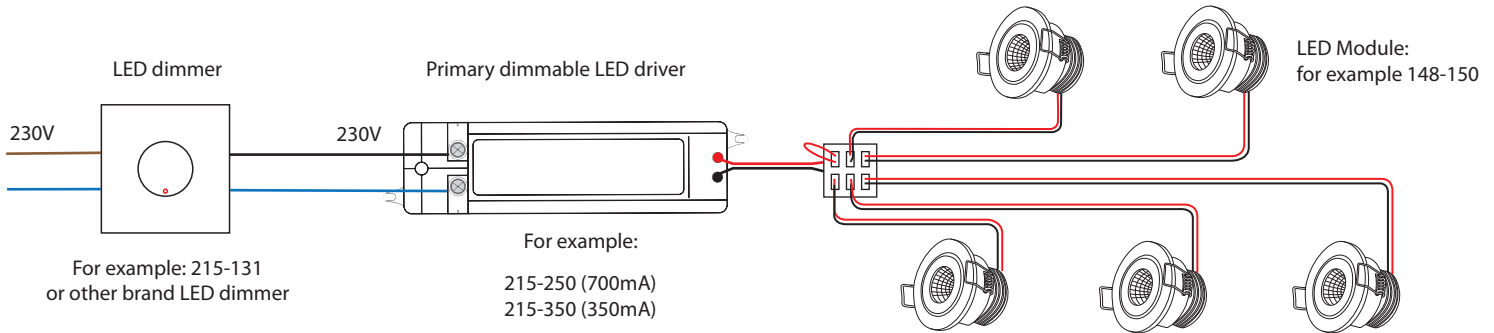

Dimming LED modules

1. Primary

2. 1-10V

3. Wireless

Remote:

Powersupply:

*= example