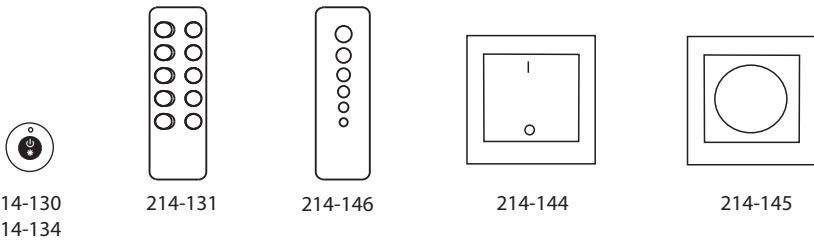

Dimming LED modules

1. Primary

2. 1-10V

3. Wireless

Remote:

Powersupply:

*= example