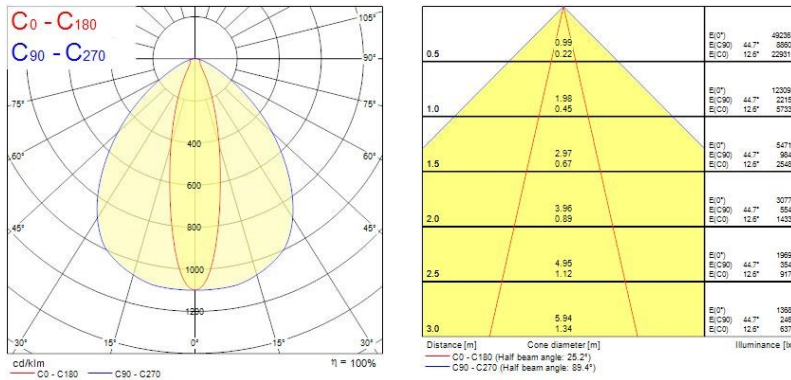

Rail & Trunk System - Electronic inserts RTS 1.5M 70W 12C NR DD CB 0042602

Single packaging type	Without Packaging
Product EAN number	5410288426020
Packaging single width (cm)	7.5
Packaging single depth (cm)	6.5
DUN14 (outer)	15410288426027
Packaging outer length / height (cm)	157.0

Safety data

Optimal operating condition (°C)	-25-30

PHOTOMETRY

TECHNICAL DRAWINGS

L 600 900 1202 1500 2403 3000 3605 4500